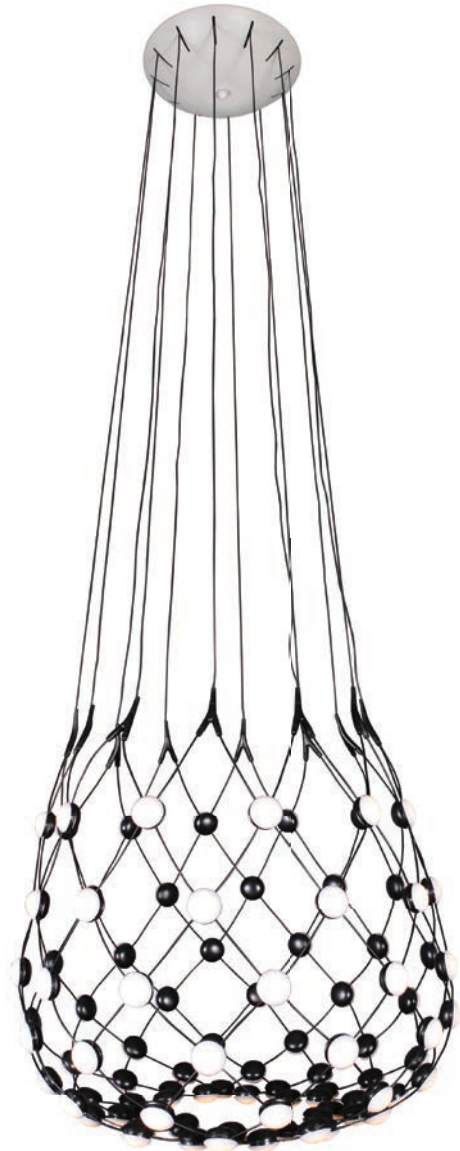

KLCH-LED-9388/S

230v 50W LED SMD Small Button Pendant
Colour Black with White Acrylic Covers
Specifications Non Dimmable
Kelvin / Lumen Warm White: 3000K / 4000lm
Measurement in cm Full Height: 234 Ø: 65
Lamps 48 x 1.04W SMD LEDs
Wattage 230v 50W
IP Rating IP20

KLCH-LED-9388/M

230v 80W LED SMD Medium Button Pendant
Colour Black with White Acrylic Covers
Specifications Non Dimmable
Kelvin / Lumen Warm White: 3000K / 6400lm
Measurement in cm Full Height: 250 Ø: 78
Lamps 60 x 1.33W SMD LEDs
Wattage 230v 80W
IP Rating IP20