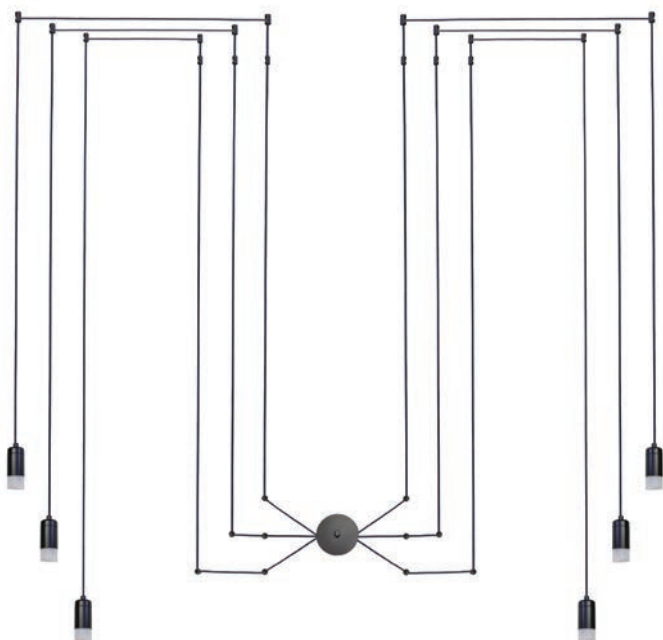

CA-KLCH-1274/3

230v 9W G9 LED 3 Light Symmetrical Wires Fitting
Colour Black
Specifications Dimmable Optional
Kelvin / Lumen Warm White: 3000K / 840lm
Measurement in cm Each Wire Length 400
Lamps 3 x 3W G9 LED
Wattage 230v 9W
IP Rating IP20

CA-KLCH-1274/6

230v 18W G9 LED 6 Light Symmetrical Wires Fitting
Colour Black
Specifications Dimmable Optional
Kelvin / Lumen Warm White: 3000K / 1680lm
Measurement in cm Each Wire Length 400
Lamps 6 x 3W G9 LED
Wattage 230v 18W
IP Rating IP20

CA-KLCH-1274/1

230v 3W G9 LED 1 Light Symmetrical Wires Fitting
Colour Black
Specifications Dimmable Optional
Kelvin / Lumen Warm White: 3000K / 280lm
Measurement in cm Wire Length 400
Lamps 1 x 3W G9 LED
Wattage 230v 3W
IP Rating IP20