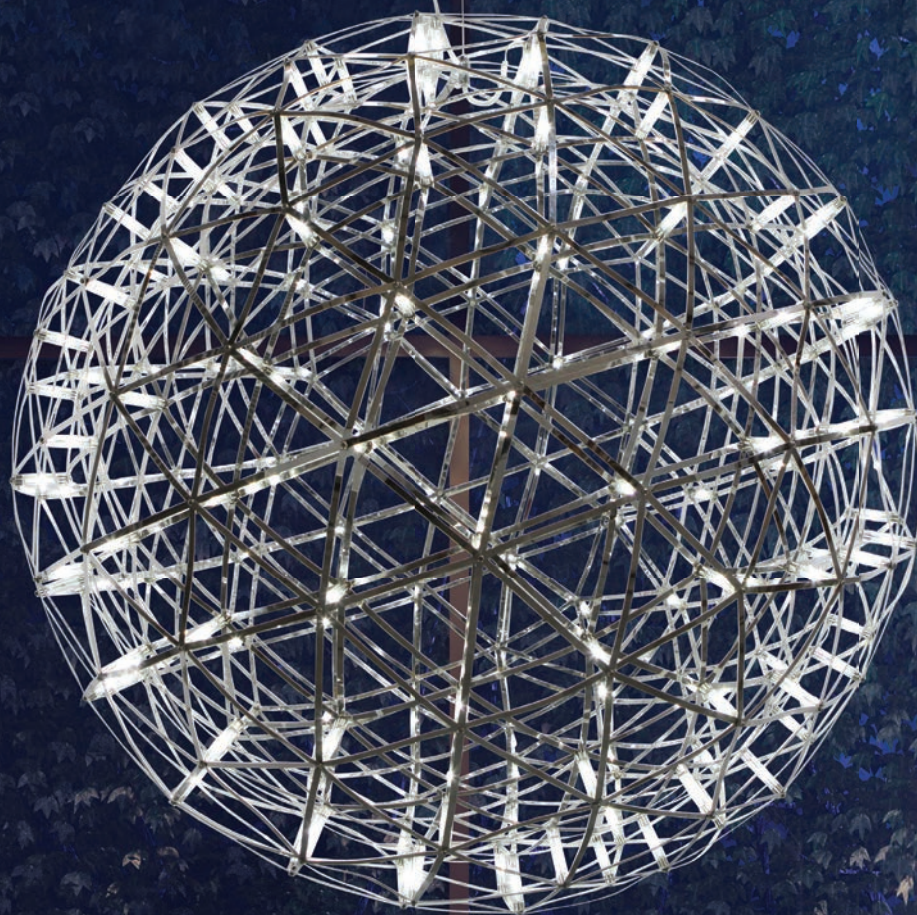

K-LED-9027L/WW or K-LED-9027L/CW

230v 48.6W LED Fuse Large Deathstar Pendant

Colour Stainless Steel 304

Specifications Non Dimmable

Kelvin / Lumen Cool White: 6000K / 1848lm OR
Warm White: 3000K / 1848lm

Measurement in cm Full Height: 235
Shade: Ø: 90

Lamps 162 x 0.3W LEDs

Wattage 230v 48.6W

IP Rating IP20

K-LED-9027XL/WW or K-LED-9027XL/CW

230v 75.6W LED Fuse X-Large Deathstar Pendant

Colour Stainless Steel 304

Specifications Non Dimmable

Kelvin / Lumen Cool White: 6000K / 1848lm OR
Warm White: 3000K / 1848lm

Measurement in cm Full Height: 265
Shade: Ø: 120

Lamps 252 x 0.3W LEDs

Wattage 230v 75.6W

IP Rating IP20