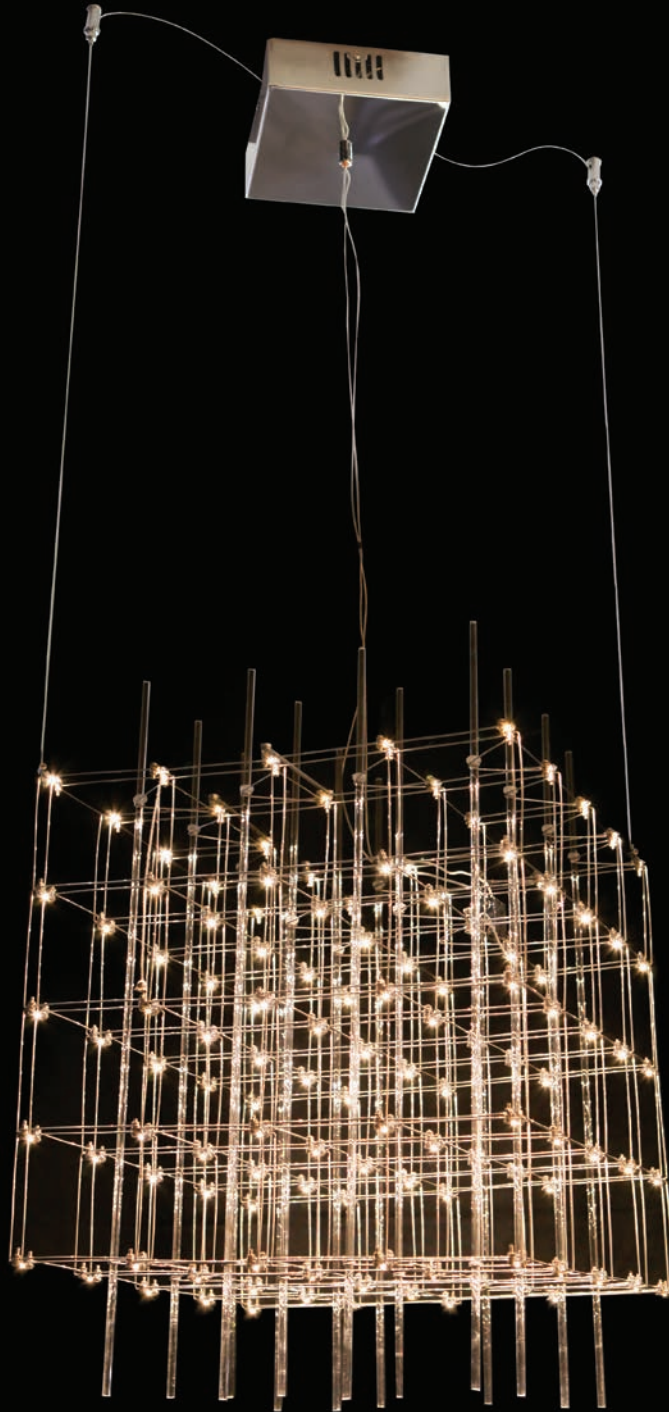

K-LED-8213/40

230v 62.5W LED SMD Starlight Cube Pendant

Colour Chrome

Specifications Non Dimmable

Kelvin / Lumen Warm White: 3000K / 7440lm

Measurement in cm Full Height: 140

Shade: H: 60 L: 40 W: 40

Lamps 125 x 0.5W LED

Wattage 230v 62.5W

IP Rating IP20