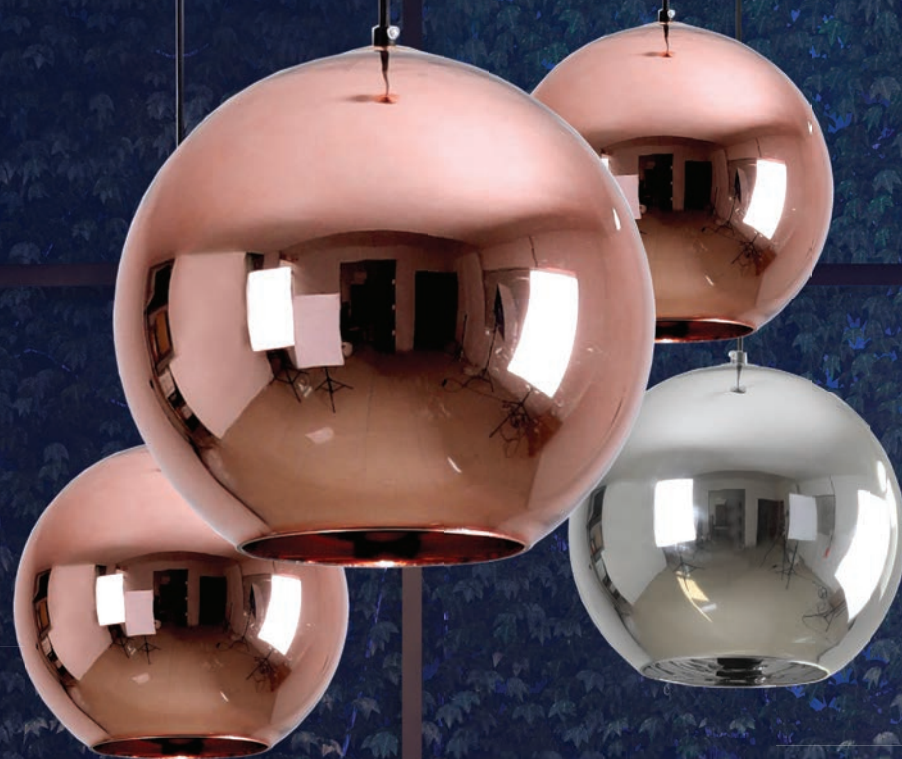

**CA-KLCH-108L/AB or CA-KLCH-108L/SM or CA-KLCH-108L/WH**

230v 60W E27 Large Glass Ball Pendant

Colour Black with Amber Glass OR  
Black with Smoke Glass OR  
White with Opal White Glass

Measurement in cm Full Height: 180  
Glass: Ø: 40

Lamps 1 x E27  
Wattage 230v 60W  
IP Rating IP20

**CA-KLCH-108S/AB or CA-KLCH-108S/SM or CA-KLCH-108S/WH**

230v 60W E27 Small Glass Ball Pendant

Colour Black with Amber Glass OR  
Black with Smoke Glass OR  
White with Opal White Glass

Measurement in cm Full Height: 170  
Glass: Ø: 30

Lamps 1 x E27  
Wattage 230v 60W  
IP Rating IP20

**CA-KLCH-108L/CO**

230v 60W E27 Large Glass Ball Pendant  
 Colour Black with Copper Glass  
 Measurement in cm Full Height: 180  
 Glass: Ø: 40  
 Lamps 1 x E27  
 Wattage 230v 60W  
 IP Rating IP20