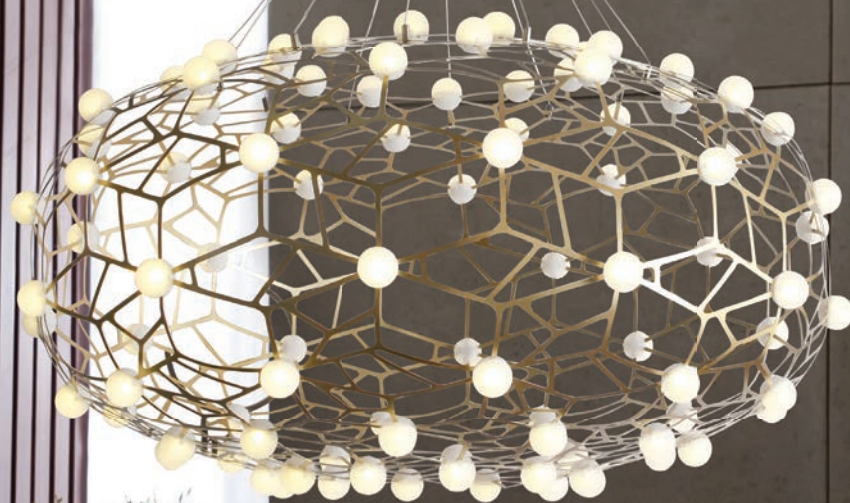

Kelvin / Lumen Cool White: 6000K / 1848lm OR

Warm White: 3000K / 1848lm

Measurement in cm Full Height: 190

Shade: H: 33 Ø: 60

Lamps 48 x 0.6W SMD LEDs

Wattage 230v 28.8W

IP Rating IP20

**K-LED-9922/M**