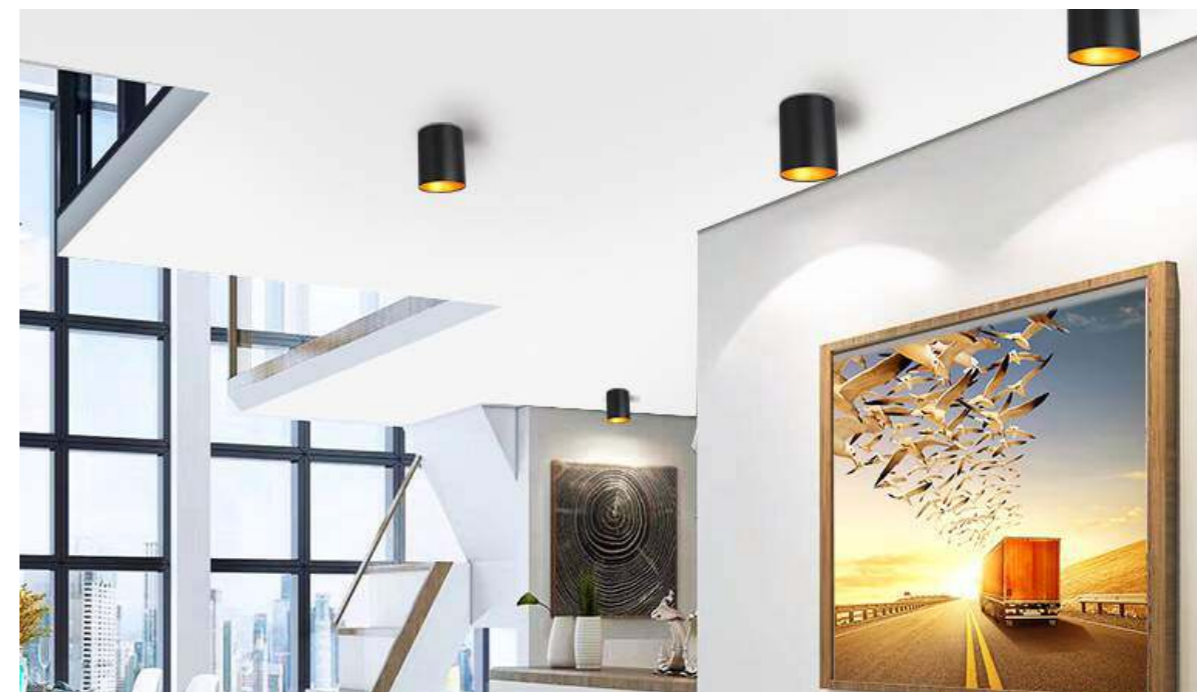

GU10 SPOT LIGHT

Screwless
Easy installation

Bracket

Fix

Screwless
Easy installation