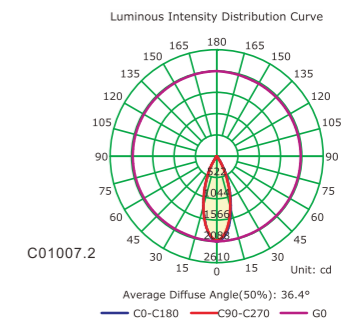

optics :40°

CRI>80

Item No.	Power/W	Lumen/LM	Size/MM	Hole cut	UGR
C01007.1	8W	840lm	70x100mm	Surface	<19
C01007.2	10W	1050lm	70x120mm	Surface	<19