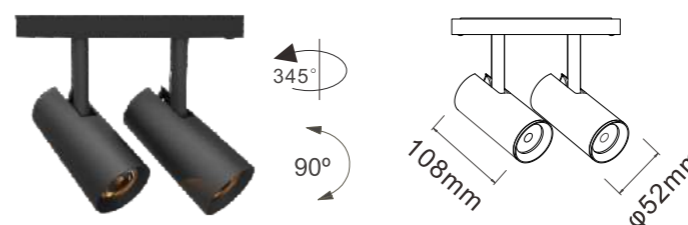

Telescope

Item No:TS01008.2MT
Power:2x7W
CRI:90
Size:φ52*108mm
Rotating:345°
Tilt:90°
Lumen:90-100lm/w