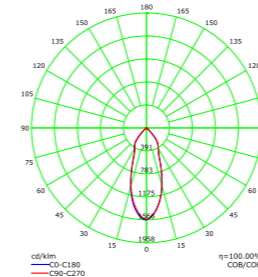

Luminous Intensity Distribution Curve(cd/klm)

C01011

ITEM NO.: C01011
 POWER: 8W
 LUMEN: 880lm
 CCT: 4000K
 SIZE: 60*136.5mm
 CRI: >80
 surface system

Luminous Intensity Distribution Curve(cd/klm)

MARIE

EXTENDABLE SPOT LIGHT