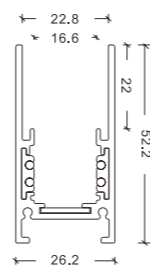

Damier

Item No:TS01001.12MT
 Size:34*321.5mm
 Power:30W
 CRI:80
 Efficiency:90lm/W
 optics:45°
CREE

ONE

ONE

ONE

Item No:P01005-30MT
 Size:φ30*250mm
 Power:5W
 CRI:90
 Efficiency:90-100 lm/W
 optics:40°

Item No:P01005-54MT
 Size:φ54*250mm
 Power:10W
 CRI:90
 Efficiency:90-100 lm/W
 optics:15° /25° /38° /60°

Item No:P01005-60MT
 Size:φ60*250mm
 Power:15W
 CRI:90
 Efficiency:90-100 lm/W
 optics:15° /25° /38° /60°

TK01001

Magnetic track (Surface)

COLOUR: WH BK

LENGTH:
1000mm/1500mm/2000mm/3000mm

TK01005

Magnetic track (Resessed)

COLOUR: WH BK

LENGTH:
1000mm/1500mm/2000mm/3000mm

TK01002

Magnetic track (Surface/pendant)

COLOUR: WH BK

LENGTH:
1000mm/1500mm/2000mm/3000mm

TK01006

Power Supply

TK01003

Magnetic track (Surface/pendant)

COLOUR: WH BK

LENGTH:
1000mm/1500mm/2000mm/3000mm

TK01007

Mini I Connector

TK01004

Magnetic track (Track resessed)