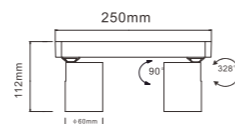

Material:Aluminum
Adjustable angle:Rotating:328° tilting:90°
lamp:2x GU10 , Max 2x50W

C01010-4F