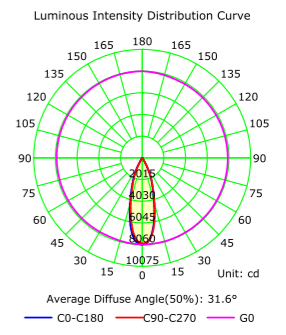

PEN

optics available with 15°/ 38°/ 60°

Item No.	Power/W	Lumen/LM	Size/MM	CRI
TS01002-50	10W	1267lm	52*109mm	>80

CANNON

Two installation methods
One more choice One more change
optics available with 15°/ 38°/ 60°

optics : 15° / 24° / 40° / 60°

Item No.	Power/W	Lumen/LM	Size/MM	CRI
TS01009.3	25W	2399lm	96*127mm	>80
TS01009.4	35W	2450lm	109*124mm	>80

NO FLICKER
LINEAR SPOT

optics:45°

Item No.	Power/W	Lumen/LM	Size/MM	CRI
TS01001-12T	35W	3356lm	H34*L321.5mm	>80

AIRY

Do whatever you want
Feel free to adjust it

Different angle rotating

optics :15° /30° /45°

Item No.	Power/W	Lumen/LM	Size/MM	CRI
TS01006	30W	2800lm	H109.5*285mm	>80

optics :15° / 24° / 40° / 60°

Item No.	Power/W	Lumen/LM	Size/MM	CRI
TS01003.1	10W	1100lm	66*120mm	>80
TS01003.2	20W	2200lm	66*140mm	>80
TS01003.3	22W	2420lm	85*140mm	>80
TS01003.4	33W	3300lm	85*160mm	>80