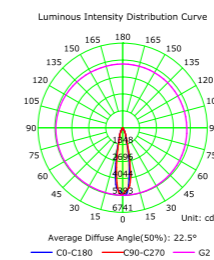

Material:Aluminum
CRI>80

Item No.	Power/W	Lumen/LM	Size/MM	Hole cut	UGR
C01017	12W	1320lm	109*109*118	φ 90mm	<19