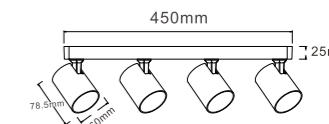

Material:Aluminum
Adjustable angle:Rotating:328° tilting:90°
lamp:4xGU10,Max 4x50W

C01010-3F