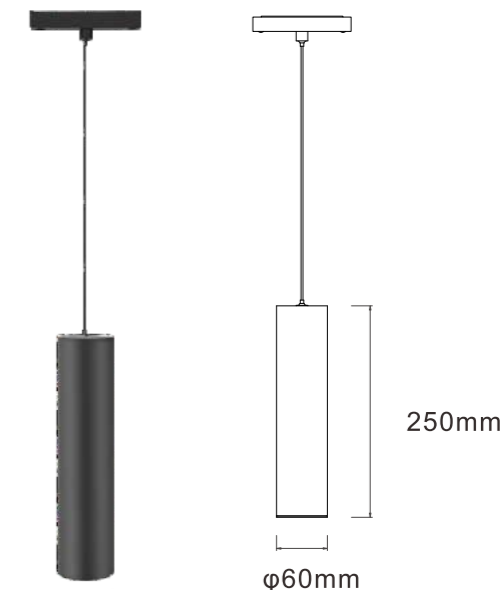

Damier

Item No:TS01001.12MT
 Size:34*321.5mm
 Power:30W
 CRI:80
 Efficiency:90lm/W
 optics:45°
CREE

ONE

ONE

ONE

Item No:P01005-30MT
 Size:φ30*250mm
 Power:5W
 CRI:90
 Efficiency:90-100 lm/W
 optics:40°

Item No:P01005-54MT
 Size:φ54*250mm
 Power:10W
 CRI:90
 Efficiency:90-100 lm/W
 optics:15° /25° /38° /60°