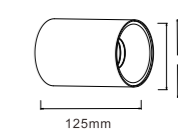

VITTA

Fix

Screwless
Easy installation

XL6304L

Size: $\phi 87 \times H22$ mm Hole cut: $\phi 75$ mm
 Color: Matt white Shine white Black
 Satin nickle Anti brass
 Material: Zinc Alloy

XL6208L

Size: $\phi 78 \times H24.5$ mm Hole cut: $\phi 65$ mm
 Color: Matt white Shine white Black
 Satin nickle Anti brass
 Material: Zinc Alloy

XL6106L

Size: $\phi 84 \times 84 \times H20$ mm Hole cut: $\phi 75$ mm
 Color: Matt white Shine white Black
 Satin nickle Anti brass
 Material: Zinc Alloy

XL6810L

Size: $\phi 95 \times H20$ mm Hole cut: $\phi 85$ mm
 Color: Sand white Matt white Black
 Aluminum/Shine
 Material: Aluminum