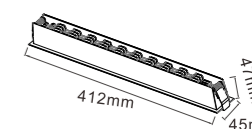

CRI>80 IP20

9 OPTICS ANGLES, FREE TO CHANGE

○ Round					
□ Square					
○ Oval					
□ Rectangle					
△ Wall washer					

(Optics optionals)

S01013-1L

Size:45*45*47mm
Power:3W
Lumen:225lm
Hole cut:37*37mm

S01013-10L

Size:279*45*47mm
Power:20W
Lumen:1900lm
Hole cut:276*37mm

S01013-2L

Size:75*45*47mm
Power:6W
Lumen:450lm
Hole cut:67*37mm

S01013-15L

Size:412*45*47mm
Power:30W
Lumen:2850lm
Hole cut:403*37mm

S01013-5L

Size:147*45*47mm
Power:10W
Lumen:900lm
Hole cut:140*37mm