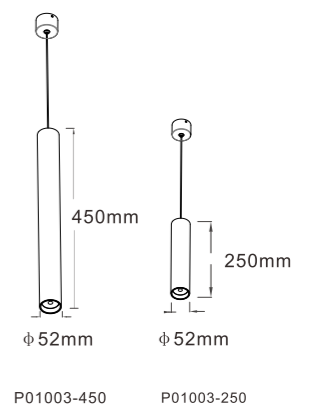

IMPERIA

Material: Aluminum die-casting

Easy installation

CRI>80

Item No.	Power/W	Lumen/LM	Size/MM	Hole cut
S01005-120	8W	680lm	120mm	surface
S01005-170	15W	1190lm	170mm	surface
S01005-225	22W	2040lm	225mm	surface
S01005-300	30W	2660lm	300mm	surface

 CRI>80
 optics :15°/24°/38°

RUMIA

Rumia suspension is a pendant light available in 2 sizes
Length L250mm 7W & L450mm 10W.

Teslo

Item No: S01018

Wattage: 3W

CRI > 80

Materials: Aluminum die-casting