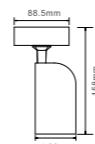

C01032-1F

Material:Aluminum
Adjustable angle:Rotating:328° tilting:90°
lamp:1xGU10 , Max 50W