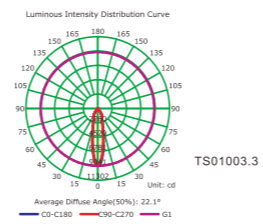

optics : 15° / 24° / 40° / 60°

Item No.	Power/W	Lumen/LM	Size/MM	CRI
TS01009.3	25W	2399lm	96*127mm	>80
TS01009.4	35W	2450lm	109*124mm	>80

NO FLICKER
LINEAR SPOT

optics:45°

Item No.	Power/W	Lumen/LM	Size/MM	CRI
TS01001-12T	35W	3356lm	H34*L321.5mm	>80

AIRY

Do whatever you want
Feel free to adjust it

Different angle rotating

optics :15° /30° /45°

Item No.	Power/W	Lumen/LM	Size/MM	CRI
TS01006	30W	2800lm	H109.5*285mm	>80

optics :15° / 24° / 40° / 60°

Item No.	Power/W	Lumen/LM	Size/MM	CRI
TS01003.1	10W	1100lm	66*120mm	>80
TS01003.2	20W	2200lm	66*140mm	>80
TS01003.3	22W	2420lm	85*140mm	>80
TS01003.4	33W	3300lm	85*160mm	>80