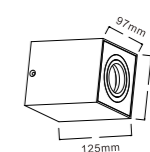

GU10 SPOT LIGHT

Screwless
Easy installation

Bracket

Fix

Screwless
Easy installation