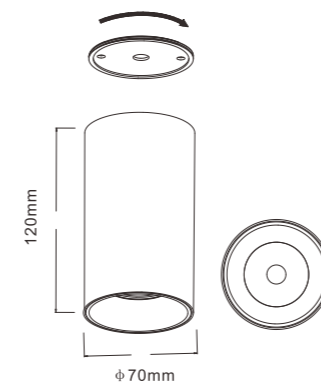

IMPERIA

Material: Aluminum die-casting

Easy installation

CRI>80

Item No.	Power/W	Lumen/LM	Size/MM	Hole cut
S01005-120	8W	680lm	120mm	surface
S01005-170	15W	1190lm	170mm	surface
S01005-225	22W	2040lm	225mm	surface
S01005-300	30W	2660lm	300mm	surface

Size:279*45*47mm
Power:20W
Lumen:1900lm
Hole cut:276*37mm

S01013-2L

Size:75*45*47mm
Power:6W
Lumen:450lm
Hole cut:67*37mm

S01013-15L

Size:412*45*47mm
Power:30W
Lumen:2850lm
Hole cut:403*37mm

S01013-5L

Size:147*45*47mm
Power:10W
Lumen:900lm
Hole cut:140*37mm

Rotating:345° Tilting:90° Optics optional: 15°/24°/38°

Material:Aluminum
CRI>80

Item No.	Power/W	Lumen/LM	Size/MM	Hole cut	UGR
C01017	12W	1320lm	109*109*118	φ 90mm	<19

Material:Aluminum
CRI>80 **EDISON** **LIFUD**

Item No.	Power/W	Lumen/LM	Size/MM	Hole cut	UGR
C01018	12W	1320lm	109*109*118	φ 90mm	<19

optics :40°

CRI>80

Item No.	Power/W	Lumen/LM	Size/MM	Hole cut	UGR
C01007.1	8W	840lm	70x100mm	Surface	<19
C01007.2	10W	1050lm	70x120mm	Surface	<19