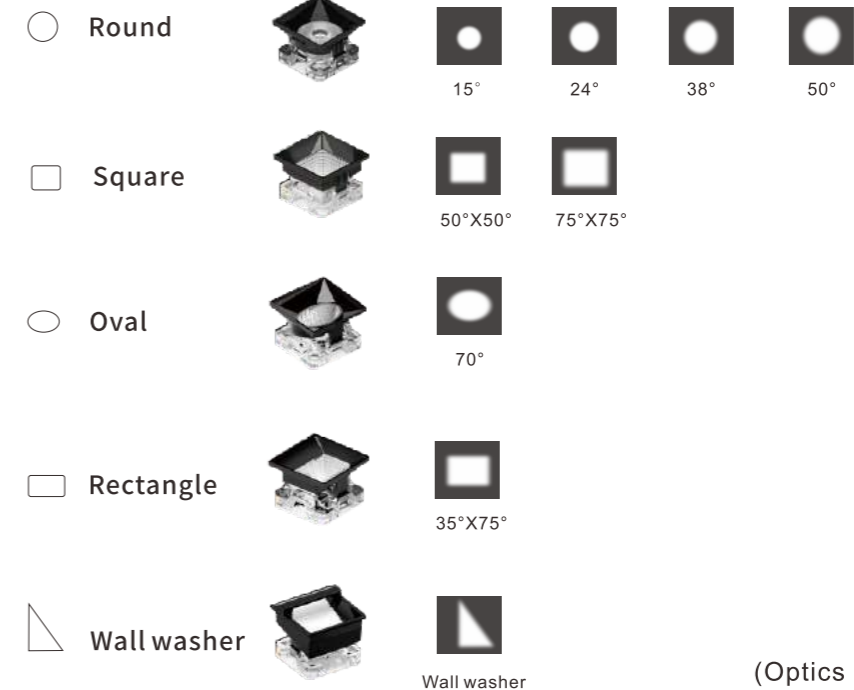

(Optics optionals)

CRI>80 IP20