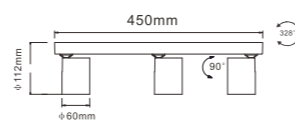

Material:Aluminum
Adjustable angle:Rotating:328° tilting:90°
lamp:3x GU10 , Max 3x50W

C01010-3R