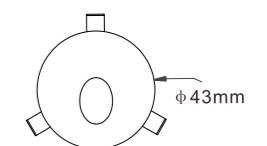

CRI > 80 **CREE** **Galoppato**

Item No.	Power/W	Size/MM	Hole cut	IP
S01009	2W	43x43mm	36 mm	54
S01010	2W	φ 43 m m	36 mm	54