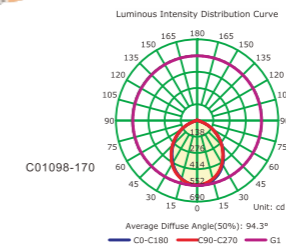

STAIR

D O W N L I G H T

CRI>80

Item No.	Power/W	Lumen/LM	Size/MM	Hole cut
C01098-90	7W	540lm	φ 90x52.5mm	φ 70mm
C01098-120	10W	900lm	φ 120x49mm	φ 95mm
C01098-170	15W	1470lm	φ 170x49mm	φ 150mm
C01098-225	30W	2850lm	φ 225x57.5mm	φ 200mm