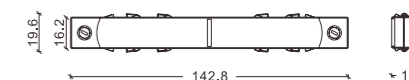

TK01003

Magnetic track (Surface/pendant)

COLOUR: WH BK

LENGTH:
1000mm/1500mm/2000mm/3000mm

TK01007

Mini I Connector

TK01004

Magnetic track (Track resessed)