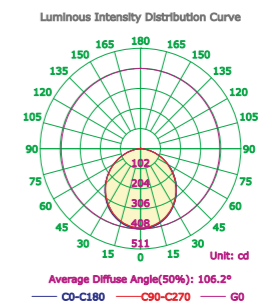

CRI>80 IP20

9 OPTICS ANGLES, FREE TO CHANGE

○ Round					
□ Square					
○ Oval					
□ Rectangle					
△ Wall washer					

(Optics optionals)

S01013-1L

Size:45*45*47mm
Power:3W
Lumen:225lm
Hole cut:37*37mm

S01013-10L

Optics optional:15°/30°/45°

TURN

Popular LED down light series
Color changeable 3000K / 4000K / 6000K

S01007 (Single color)

(with switch)

S01007B (CCT change)

CRI>80 **Lifud**

Item No.	Power/W	Lumen/LM	Size/MM	Hole cut
S01007. 1	7W	525lm	90x34mm	φ 80mm
S01007. 2	12W	865lm	115x34mm	φ 90mm
S01007. 3	15W	1200lm	144x40mm	φ 120mm
S01007. 4	20W	1950lm	180x40mm	φ 150mm
S01007. 5	30W	2915lm	225x45mm	φ 200mm