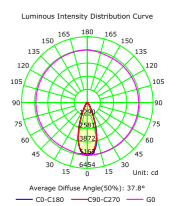

Item No.	Power/W	Lumen/LM	Size/MM	CRI
TS01005.1	20W	2579lm	213*100mm	>80
TS01005.2	30W	4450lm	213*100mm	>80
TS01005.3	40W	5352lm	213*100mm	>80