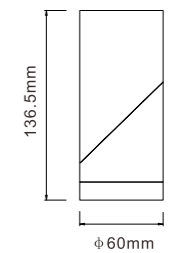

Size:279*45*47mm
Power:20W
Lumen:1900lm
Hole cut:276*37mm

S01013-2L

Size:75*45*47mm
Power:6W
Lumen:450lm
Hole cut:67*37mm

S01013-15L

Size:412*45*47mm
Power:30W
Lumen:2850lm
Hole cut:403*37mm

S01013-5L

Size:147*45*47mm
Power:10W
Lumen:900lm
Hole cut:140*37mm

Luminous Intensity Distribution Curve(cd/klm)

C01011

ITEM NO.: C01011
 POWER: 8W
 LUMEN: 880lm
 CCT: 4000K
 SIZE: 60*136.5mm
 CRI: >80
 surface system

Luminous Intensity Distribution Curve(cd/klm)

MARIE

EXTENDABLE SPOT LIGHT