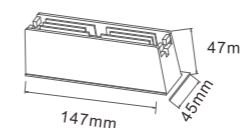

CRI>80 IP20

9 OPTICS ANGLES, FREE TO CHANGE

○ Round					
□ Square					
○ Oval					
□ Rectangle					
△ Wall washer					

(Optics optionals)

S01013-1L

Size:45*45*47mm
Power:3W
Lumen:225lm
Hole cut:37*37mm

S01013-10L

Size:279*45*47mm
Power:20W
Lumen:1900lm
Hole cut:276*37mm

S01013-2L

Size:75*45*47mm
Power:6W
Lumen:450lm
Hole cut:67*37mm

S01013-15L

Size:412*45*47mm
Power:30W
Lumen:2850lm
Hole cut:403*37mm

S01013-5L

Size:147*45*47mm
Power:10W
Lumen:900lm
Hole cut:140*37mm