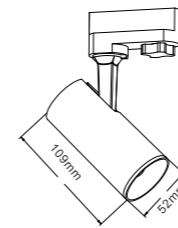

Item No.	Power/W	Lumen/LM	Size/MM	CRI
TS01002-50	10W	1267lm	52*109mm	>80