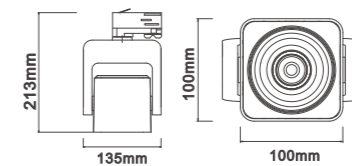

COLOUR: WH BK

LENGTH:
1000mm/1500mm/2000mm/3000mm

TK01008

L Connector

MEGA
optics:15° / 24° / 38°

Item No.	Power/W	Lumen/LM	Size/MM	CRI
TS01005.1	20W	2579lm	213*100mm	>80
TS01005.2	30W	4450lm	213*100mm	>80
TS01005.3	40W	5352lm	213*100mm	>80