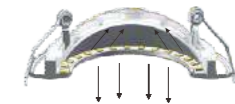

SMD indirect reflected light
No glare and no shadows