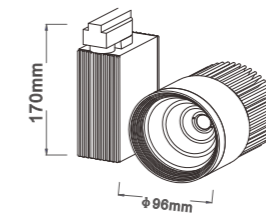

HIMA

355° Horizontal rotation & 90° vertical to arrive to all different baam needed A real replacement of HID track light with 35W COB LED. For commercial lighting shops, showroom, museum and gallery