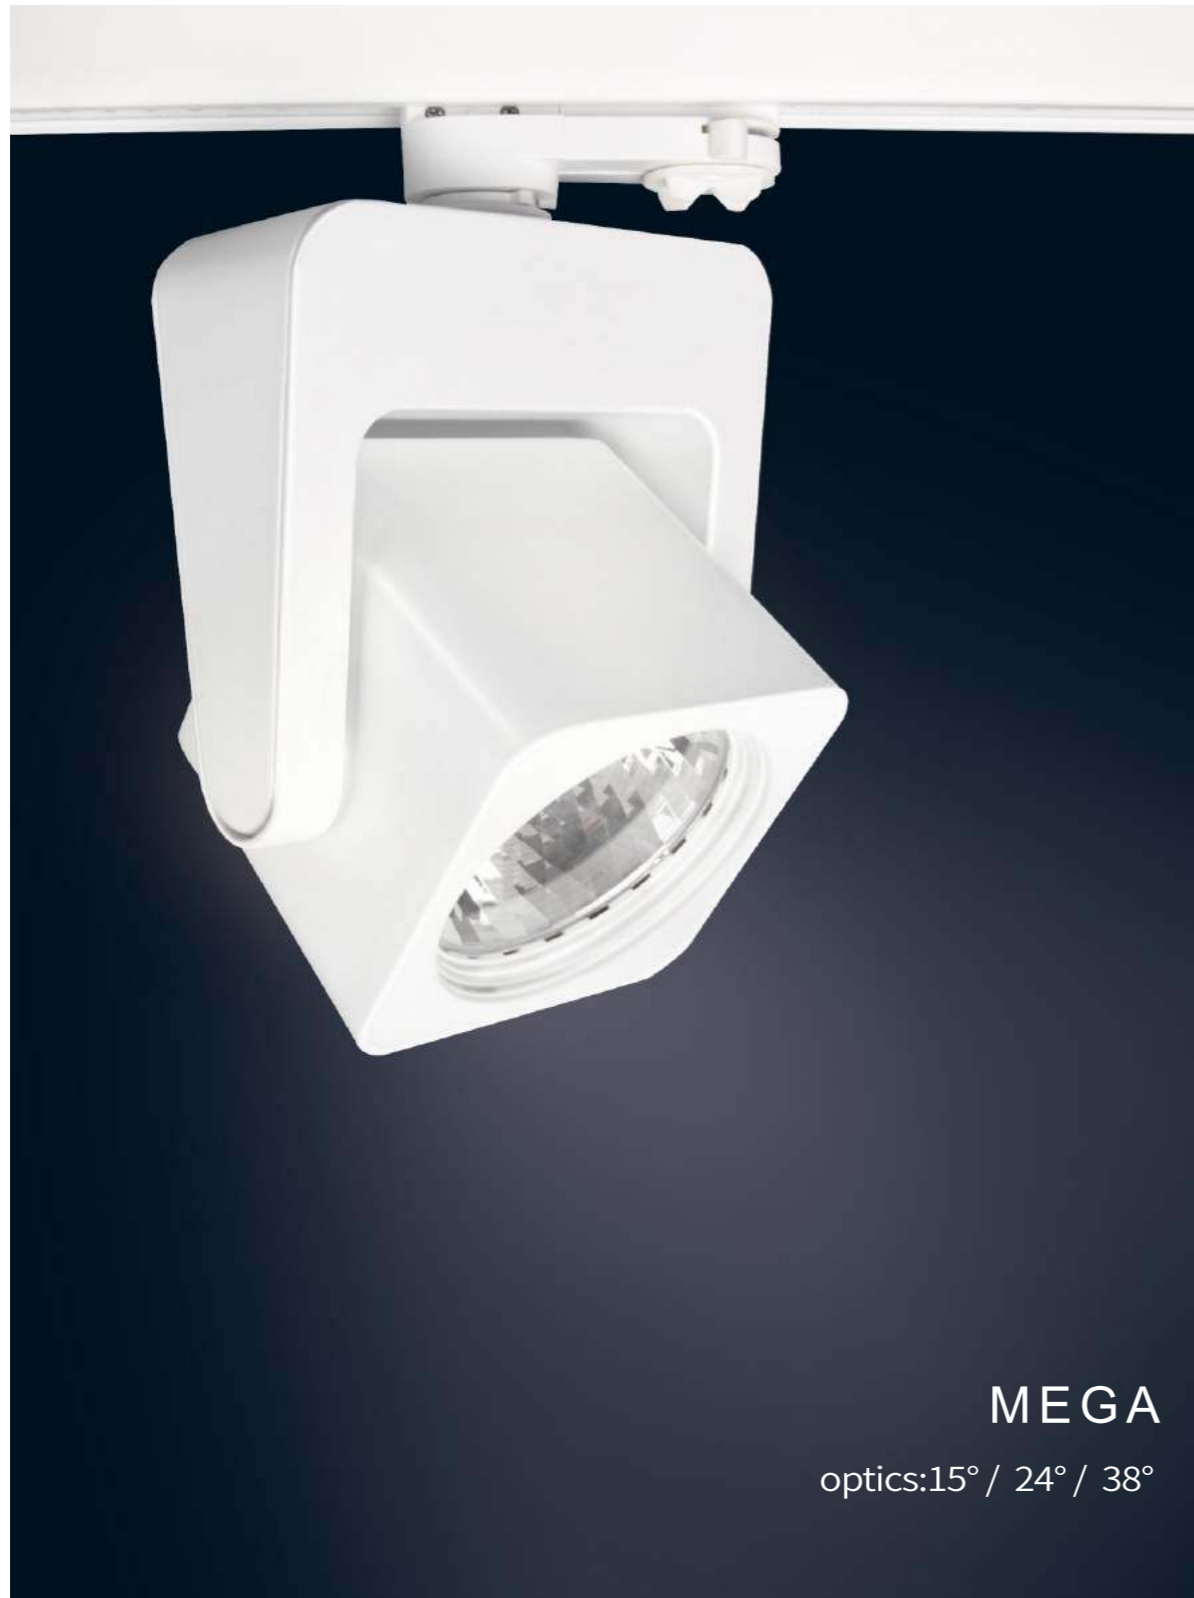

COLOUR: WH BK

LENGTH:
1000mm/1500mm/2000mm/3000mm

TK01008

L Connector

MEGA
optics:15° / 24° / 38°

Item No.	Power/W	Lumen/LM	Size/MM	CRI
TS01005.1	20W	2579lm	213*100mm	>80
TS01005.2	30W	4450lm	213*100mm	>80
TS01005.3	40W	5352lm	213*100mm	>80