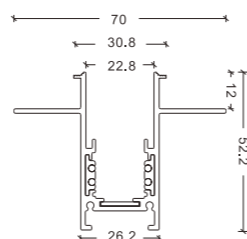

Damier

Item No:TS01001.12MT
 Size:34*321.5mm
 Power:30W
 CRI:80
 Efficiency:90lm/W
 optics:45°
CREE

ONE

ONE

ONE

Item No:P01005-30MT
 Size:φ30*250mm
 Power:5W
 CRI:90
 Efficiency:90-100 lm/W
 optics:40°

Item No:P01005-54MT
 Size:φ54*250mm
 Power:10W
 CRI:90
 Efficiency:90-100 lm/W
 optics:15° /25° /38° /60°

Item No:P01005-60MT
 Size:φ60*250mm
 Power:15W
 CRI:90
 Efficiency:90-100 lm/W
 optics:15° /25° /38° /60°

TK01001

Magnetic track (Surface)

COLOUR: WH BK

LENGTH:
1000mm/1500mm/2000mm/3000mm

TK01005

Magnetic track (Resessed)

TK01003

Magnetic track (Surface/pendant)

COLOUR: WH BK

LENGTH:
1000mm/1500mm/2000mm/3000mm

TK01007

Mini I Connector

TK01004

Magnetic track (Track resessed)

COLOUR: WH BK

LENGTH:
1000mm/1500mm/2000mm/3000mm

TK01008

L Connector

MEGA
optics:15° / 24° / 38°

Item No.	Power/W	Lumen/LM	Size/MM	CRI
TS01005.1	20W	2579lm	213*100mm	>80
TS01005.2	30W	4450lm	213*100mm	>80
TS01005.3	40W	5352lm	213*100mm	>80