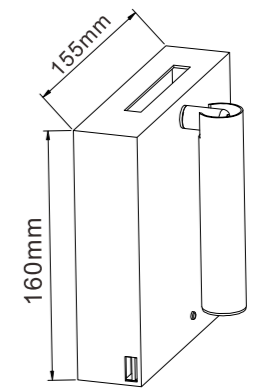

Teslo

Item No: S01018

Wattage: 3W

CRI > 80

Materials: Aluminum die-casting

Black White **CREE**