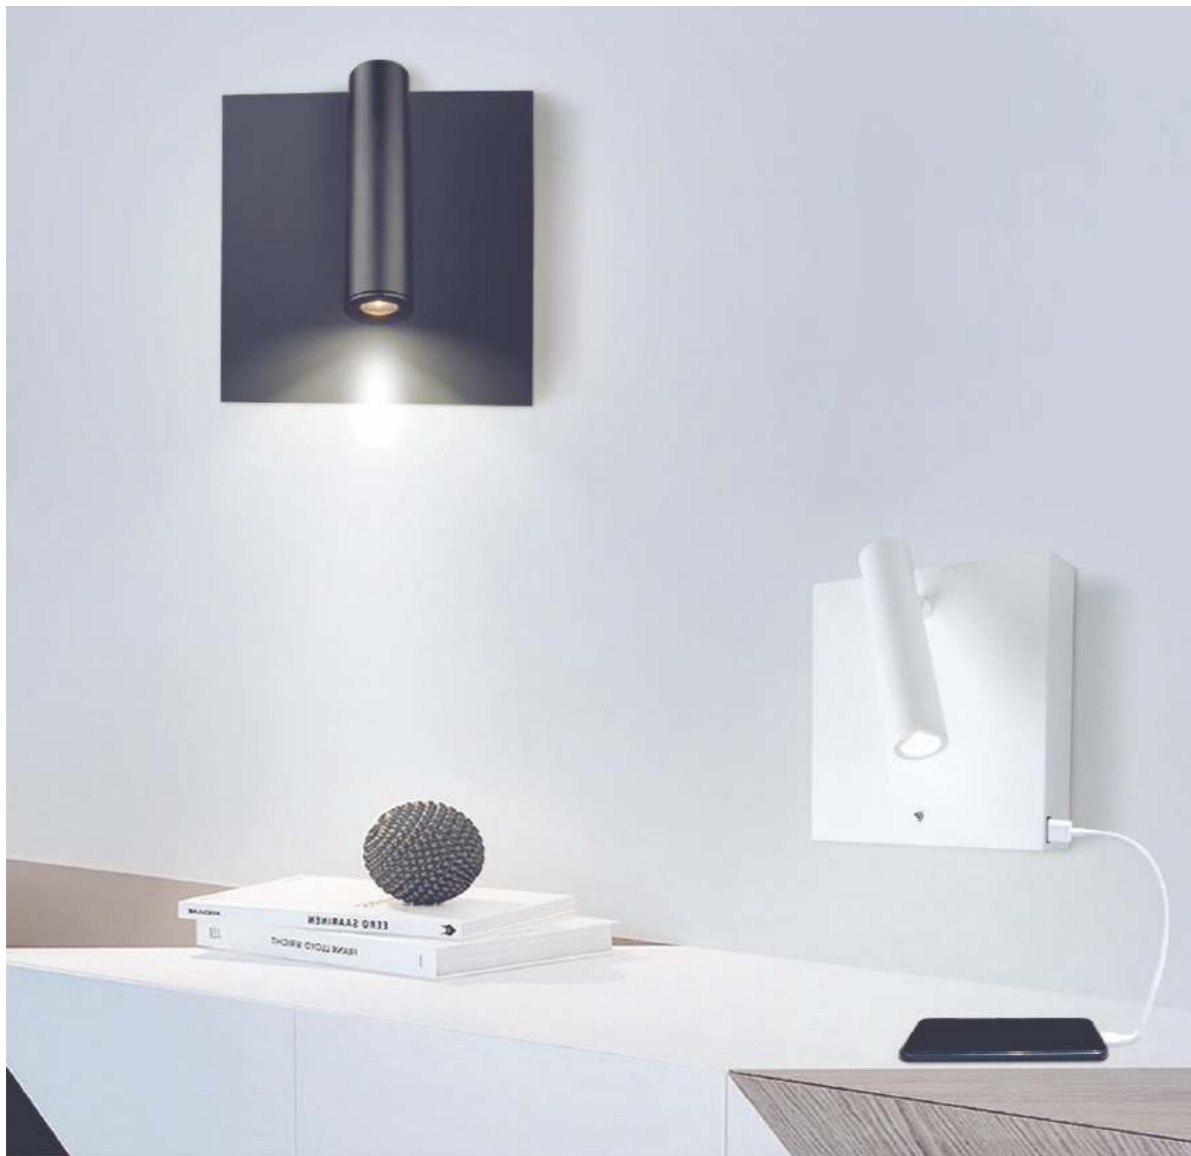

 CRI>80
 optics :15°/24°/38°

RUMIA

Rumia suspension is a pendant light available in 2 sizes
Length L250mm 7W & L450mm 10W.

Teslo

Item No: S01018

Wattage: 3W

CRI > 80

Materials: Aluminum die-casting