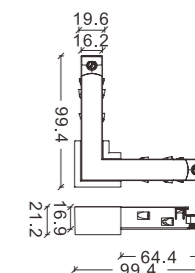

Damier

Item No:TS01001.12MT
 Size:34*321.5mm
 Power:30W
 CRI:80
 Efficiency:90lm/W
 optics:45°
CREE

ONE

ONE

ONE

Item No:P01005-30MT
 Size:φ30*250mm
 Power:5W
 CRI:90
 Efficiency:90-100 lm/W
 optics:40°

Item No:P01005-54MT
 Size:φ54*250mm
 Power:10W
 CRI:90
 Efficiency:90-100 lm/W
 optics:15° /25° /38° /60°

Item No:P01005-60MT
 Size:φ60*250mm
 Power:15W
 CRI:90
 Efficiency:90-100 lm/W
 optics:15° /25° /38° /60°

TK01001

Magnetic track (Surface)

COLOUR: WH BK

LENGTH:
1000mm/1500mm/2000mm/3000mm

TK01005

Magnetic track (Resessed)

TK01003

Magnetic track (Surface/pendant)

COLOUR: WH BK

LENGTH:
1000mm/1500mm/2000mm/3000mm

TK01007

Mini I Connector

TK01004

Magnetic track (Track resessed)

COLOUR: WH BK

LENGTH:
1000mm/1500mm/2000mm/3000mm

TK01008

L Connector

MEGA
optics:15° / 24° / 38°

Item No.	Power/W	Lumen/LM	Size/MM	CRI
TS01005.1	20W	2579lm	213*100mm	>80
TS01005.2	30W	4450lm	213*100mm	>80
TS01005.3	40W	5352lm	213*100mm	>80