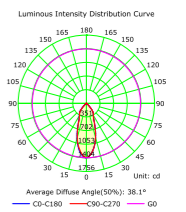

Item No.	Power/W	Lumen/LM	Size/MM	CRI
TS01002-50	10W	1267lm	52*109mm	>80