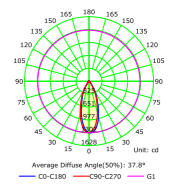

C01103

CRI > 80 **EDISON** Galoppato®

Item No.	Power/W	Lumen/LM	Size/MM	RA
C01102	8W	760lm	75*83mm	>80
C01103	8W	760lm	75*83mm	>80