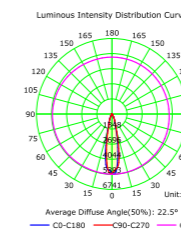

Material:Aluminum
CRI>80 **EDISON** **LIFUD**

Item No.	Power/W	Lumen/LM	Size/MM	Hole cut	UGR
C01018	12W	1320lm	109*109*118	φ 90mm	<19