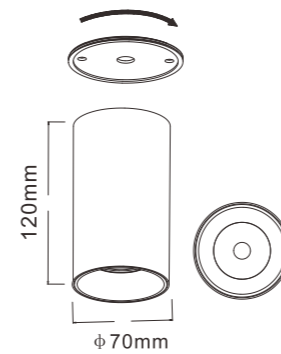

optics optional:20°/40°/60°

CRI>80 **EDISON** **LIFUD**

Item No.	Power/W	Lumen/LM	Size/MM	Hole cut	UGR
C01008.1	8W	800lm	75x100mm	Surface	<19
C01008.2	10W	1000lm	75x120mm	Surface	<19