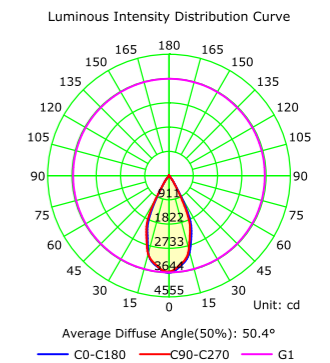

optics : 15° / 24° / 40° / 60°

Item No.	Power/W	Lumen/LM	Size/MM	CRI
TS01009.3	25W	2399lm	96*127mm	>80
TS01009.4	35W	2450lm	109*124mm	>80

NO FLICKER
LINEAR SPOT

optics:45°

Item No.	Power/W	Lumen/LM	Size/MM	CRI
TS01001-12T	35W	3356lm	H34*L321.5mm	>80

AIRY

Do whatever you want
Feel free to adjust it

Different angle rotating

optics :15° /30° /45°

Item No.	Power/W	Lumen/LM	Size/MM	CRI
TS01006	30W	2800lm	H109.5*285mm	>80

optics :15° / 24° / 40° / 60°

Item No.	Power/W	Lumen/LM	Size/MM	CRI
TS01003.1	10W	1100lm	66*120mm	>80
TS01003.2	20W	2200lm	66*140mm	>80
TS01003.3	22W	2420lm	85*140mm	>80
TS01003.4	33W	3300lm	85*160mm	>80