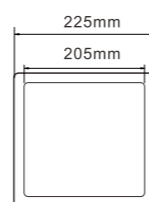

CRI>80

Item No.	Power/W	Lumen/LM	Size/MM	Hole cut
S01006-120	8W	680lm	120x120mm	surface
S01006-170	15W	1190lm	170x170mm	surface
S01006-225	22W	2040lm	225x225mm	surface
S01006-300	30W	2660lm	300x300mm	surface

MASS

ALESS

CRI>80

Item No.	Power/W	Lumen/LM	Size/MM	Hole cut
S01001-90	6W	420lm	φ 90mm	φ 80mm
S01001-145	12W	1020lm	φ 145mm	φ 130mm
S01001-175	18W	1480lm	φ 175mm	φ 160mm
S01001-225	24W	2040lm	φ 225mm	φ 200mm
S01002-90	6W	450lm	90*90mm	80*80mm
S01002-145	12W	960lm	145*145mm	130*130mm
S01002-175	18W	1440lm	175*175mm	160*160mm
S01002-225	24W	1920lm	225*225mm	200*200mm

COCO

9 OPTICS ANGLES, FREE TO CHANGE

ITEM NO.	POWER	Lumen(lm)	SIZE(mm)	HOLE CUT(mm)
S01003-1L	6W	740lm	57*57*H40mm	45*45mm
S01003-2L	10W	1110lm	57*95*H40mm	45*85mm
S01003-3L	13W	1452lm	59*135*H40mm	45*135mm
S01003-4L	13W	1452lm	95*95*H40mm	85*85mm

Size:279*45*47mm
Power:20W
Lumen:1900lm
Hole cut:276*37mm

S01013-2L

Size:75*45*47mm
Power:6W
Lumen:450lm
Hole cut:67*37mm

S01013-15L

Size:412*45*47mm
Power:30W
Lumen:2850lm
Hole cut:403*37mm

S01013-5L

Size:147*45*47mm
Power:10W
Lumen:900lm
Hole cut:140*37mm