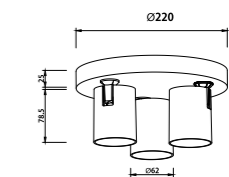

AIRY

Do whatever you want
Feel free to adjust it

Different angle rotating

optics :15° /30° /45°

Item No.	Power/W	Lumen/LM	Size/MM	CRI
TS01006	30W	2800lm	H109.5*285mm	>80

optics :15° / 24° / 40° / 60°

Item No.	Power/W	Lumen/LM	Size/MM	CRI
TS01003.1	10W	1100lm	66*120mm	>80
TS01003.2	20W	2200lm	66*140mm	>80
TS01003.3	22W	2420lm	85*140mm	>80
TS01003.4	33W	3300lm	85*160mm	>80

C01010-4F

Material:Aluminum
Adjustable angle:Rotating:328° tilting:90°
lamp:4xGU10,Max 4x50W

C01010-3F

Material:Aluminum
Adjustable angle:Rotating:328° tilting:90°
lamp:3x GU10 , Max 3x50W

C01010-3R

Material:Aluminum
Adjustable angle:Rotating:328° tilting:90°
lamp:3x GU10 , Max 3x50W