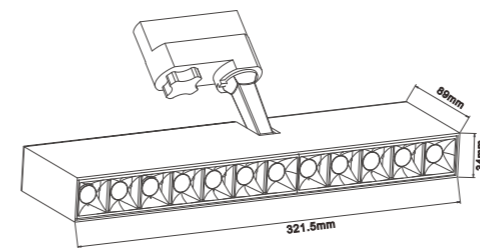

optics:45°

Item No.	Power/W	Lumen/LM	Size/MM	CRI
TS01001-12T	35W	3356lm	H34*L321.5mm	>80