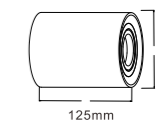

Screwless
Easy installation