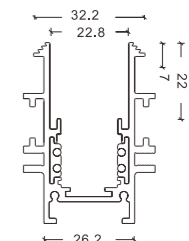

ITEM NO.	POWER	Lumen(lm)	SIZE(mm)	HOLE CUT(mm)
S01003-5L	20W	2265lm	59*211*H60mm	45*195mm
S01003-9L	26W	3220lm	135*135*H64mm	125*125mm
S01003-10L	30W	3528lm	61*403*H64mm	45*390mm
S01003-15L	34W	4080lm	137*214*H64mm	125*200mm

Damier

Item No:TS01001.12MT
 Size:34*321.5mm
 Power:30W
 CRI:80
 Efficiency:90lm/W
 optics:45°
CREE

ONE

ONE

ONE

Item No:P01005-30MT
 Size:φ30*250mm
 Power:5W
 CRI:90
 Efficiency:90-100 lm/W
 optics:40°

Item No:P01005-54MT
 Size:φ54*250mm
 Power:10W
 CRI:90
 Efficiency:90-100 lm/W
 optics:15° /25° /38° /60°

Item No:P01005-60MT
 Size:φ60*250mm
 Power:15W
 CRI:90
 Efficiency:90-100 lm/W
 optics:15° /25° /38° /60°

TK01001

Magnetic track (Surface)

COLOUR: WH BK

LENGTH:
1000mm/1500mm/2000mm/3000mm

TK01005

Magnetic track (Resessed)

COLOUR: WH BK

LENGTH:
1000mm/1500mm/2000mm/3000mm

TK01002

Magnetic track (Surface/pendant)

COLOUR: WH BK

LENGTH:
1000mm/1500mm/2000mm/3000mm

TK01006

Power Supply