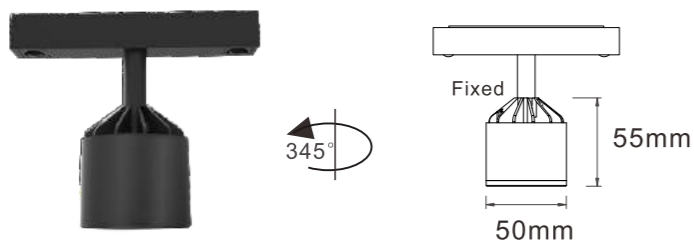

Capu

Item No:TS01010.1
Power:5W
CRI:90
Size:50*55mm
Rotating:345°
Tilt:fixed
Lumen:90-100lm/w