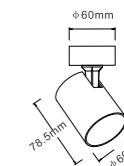

AIRY

Do whatever you want
Feel free to adjust it

Different angle rotating

optics :15° /30° /45°

Item No.	Power/W	Lumen/LM	Size/MM	CRI
TS01006	30W	2800lm	H109.5*285mm	>80

optics :15° / 24° / 40° / 60°

Item No.	Power/W	Lumen/LM	Size/MM	CRI
TS01003.1	10W	1100lm	66*120mm	>80
TS01003.2	20W	2200lm	66*140mm	>80
TS01003.3	22W	2420lm	85*140mm	>80
TS01003.4	33W	3300lm	85*160mm	>80

MAC

MAC

C01010-1F

Material:Aluminum
Adjustable angle:Rotating:328° tilting:90°
lamp:1x GU10 , Max 50W

C01010-1R

Material:Aluminum
Adjustable angle:Rotating:328° tilting:90°
lamp:1xGU10 , Max 50W

C01010-2F

Material:Aluminum
Adjustable angle:Rotating:328° tilting:90°
lamp:2x GU10 , Max 2x50W