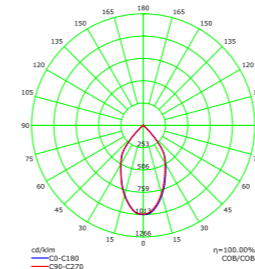

Luminous Intensity Distribution Curve(cd/klm)

C01011

ITEM NO.: C01011
 POWER: 8W
 LUMEN: 880lm
 CCT: 4000K
 SIZE: 60*136.5mm
 CRI: >80
 surface system

Luminous Intensity Distribution Curve(cd/klm)

MARIE

EXTENDABLE SPOT LIGHT