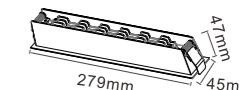

CRI>80 IP20

9 OPTICS ANGLES, FREE TO CHANGE

○ Round					
□ Square					
○ Oval					
□ Rectangle					
△ Wall washer					

(Optics optionals)

S01013-1L

Size:45*45*47mm
Power:3W
Lumen:225lm
Hole cut:37*37mm

S01013-10L

Size:279*45*47mm
Power:20W
Lumen:1900lm
Hole cut:276*37mm

S01013-2L

Size:75*45*47mm
Power:6W
Lumen:450lm
Hole cut:67*37mm

S01013-15L

Size:412*45*47mm
Power:30W
Lumen:2850lm
Hole cut:403*37mm

S01013-5L

Size:147*45*47mm
Power:10W
Lumen:900lm
Hole cut:140*37mm