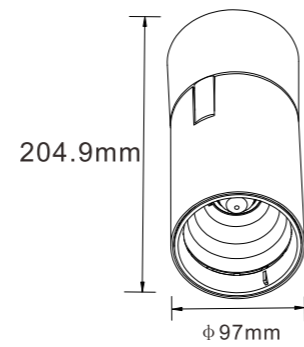

Size:279*45*47mm
Power:20W
Lumen:1900lm
Hole cut:276*37mm

S01013-2L

Size:75*45*47mm
Power:6W
Lumen:450lm
Hole cut:67*37mm

S01013-15L

Size:412*45*47mm
Power:30W
Lumen:2850lm
Hole cut:403*37mm

S01013-5L

Size:147*45*47mm
Power:10W
Lumen:900lm
Hole cut:140*37mm

CRI>80

Item No.	Power/W	Lumen/LM	Size/MM	Hole cut	optics optional
C01049. 1	10W	960lm	83*83*H75mm	75mm	15° 24° 38° 60°
C01049. 2	15W	1400lm	105*105*H81mm	95mm	20° 30° 38° 60°
C01049. 3	25W	2000lm	130*130*H88mm	120mm	15° 24° 38° 60°
C01049. 4	35W	3500lm	160*160*H118mm	145mm	15° 24° 38° 60°
C01049. 5	40W	4200lm	225*145*H145mm	200mm	24° 38° 60°

CONE

CRI>80

Item No.	Power/W	Lumen/LM	Size/MM	Hole cut	optics optional
C01048. 1	10W	960lm	φ 83*H75mm	75mm	15° 24° 38° 60°
C01048. 2	15W	1400lm	φ 105*H81mm	95mm	20° 30° 38° 60°
C01048. 3	25W	2000lm	φ 130*H88mm	120mm	15° 24° 38° 60°
C01048. 4	35W	3500lm	φ 160*H118mm	145mm	15° 24° 38° 60°
C01048. 5	40W	4200lm	φ 225*H145mm	200mm	24° 38° 60°

NORA

LIFUD **EDISON** optics optional : 40°/15°/24°

Item No.	Power/W	Lumen/LM	Size/MM	CRI
C01015	30W	3550lm	φ97mm*204.9mm	>80

SUM

TIK

Material: Aluminum die-casting
optics :40°
Rotating 330°,tilting 90°

C01061