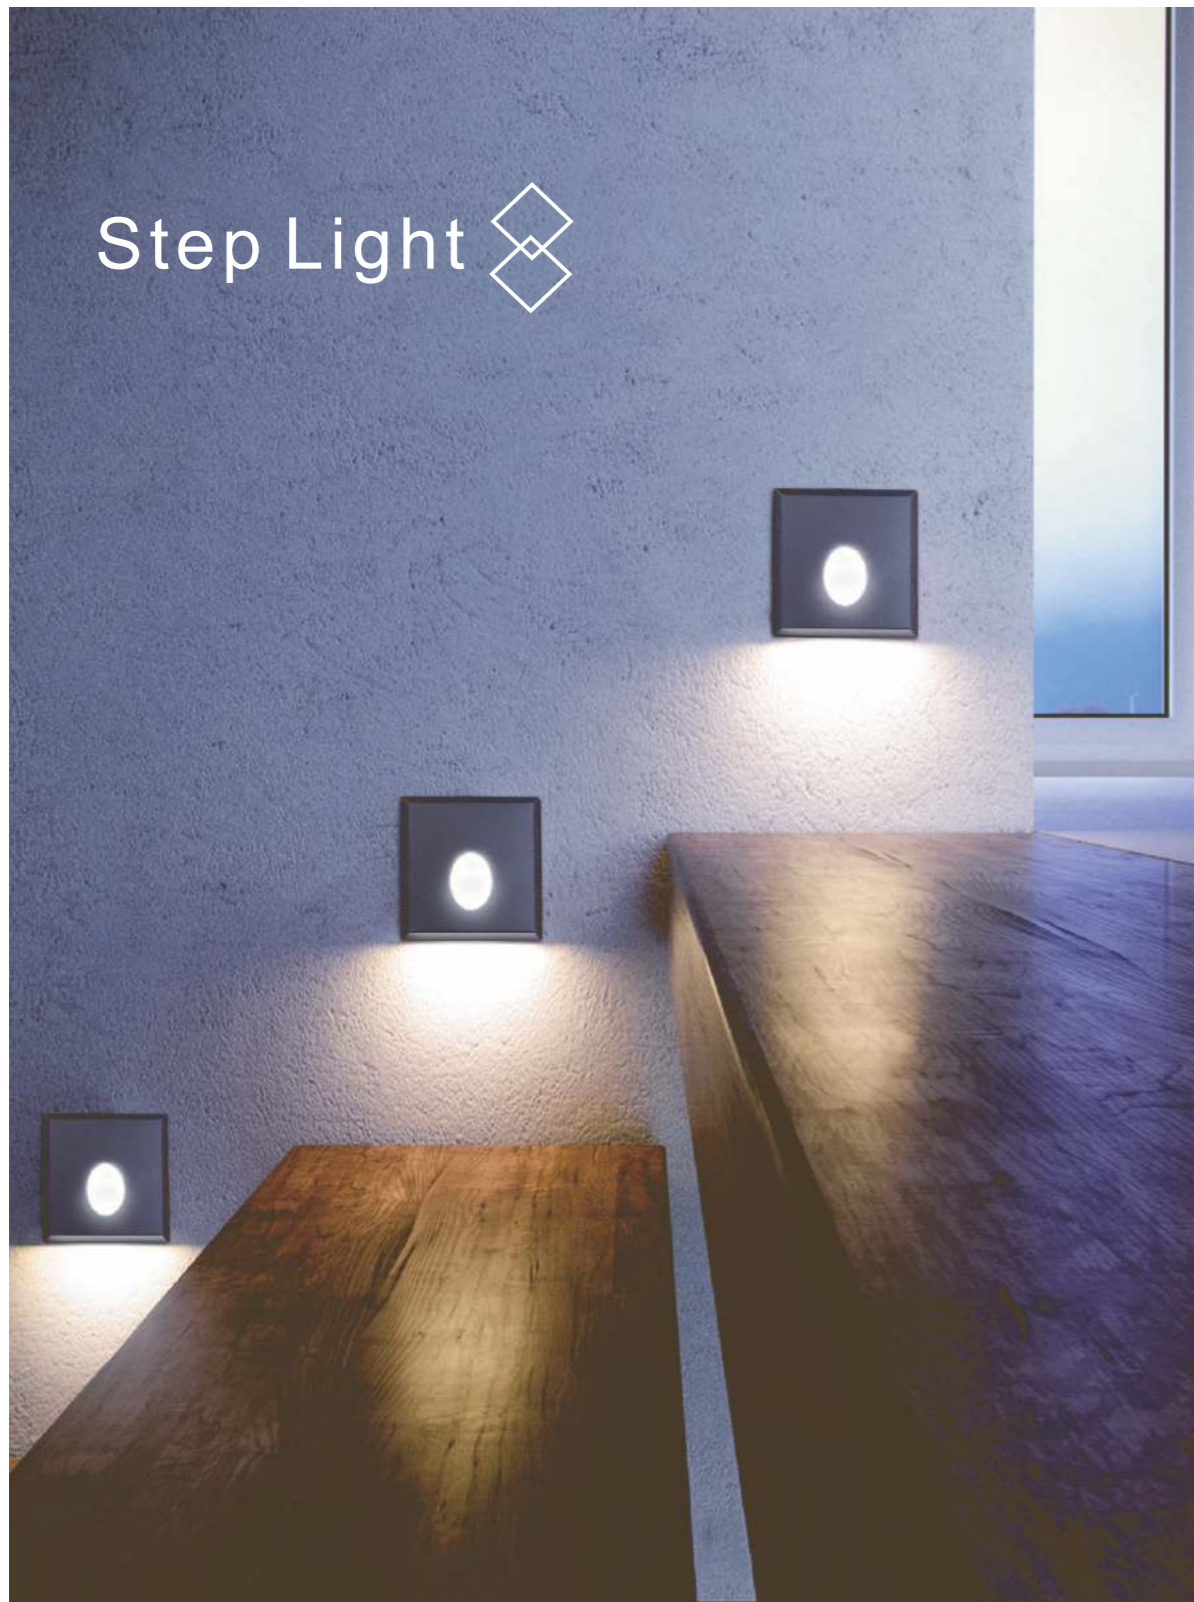

UNO

CRI > 80 **CREE** **Galoppato**

Item No.	Power/W	Size/MM	Hole cut	IP
S01009	2W	43x43mm	36 mm	54
S01010	2W	φ 43 m m	36 mm	54