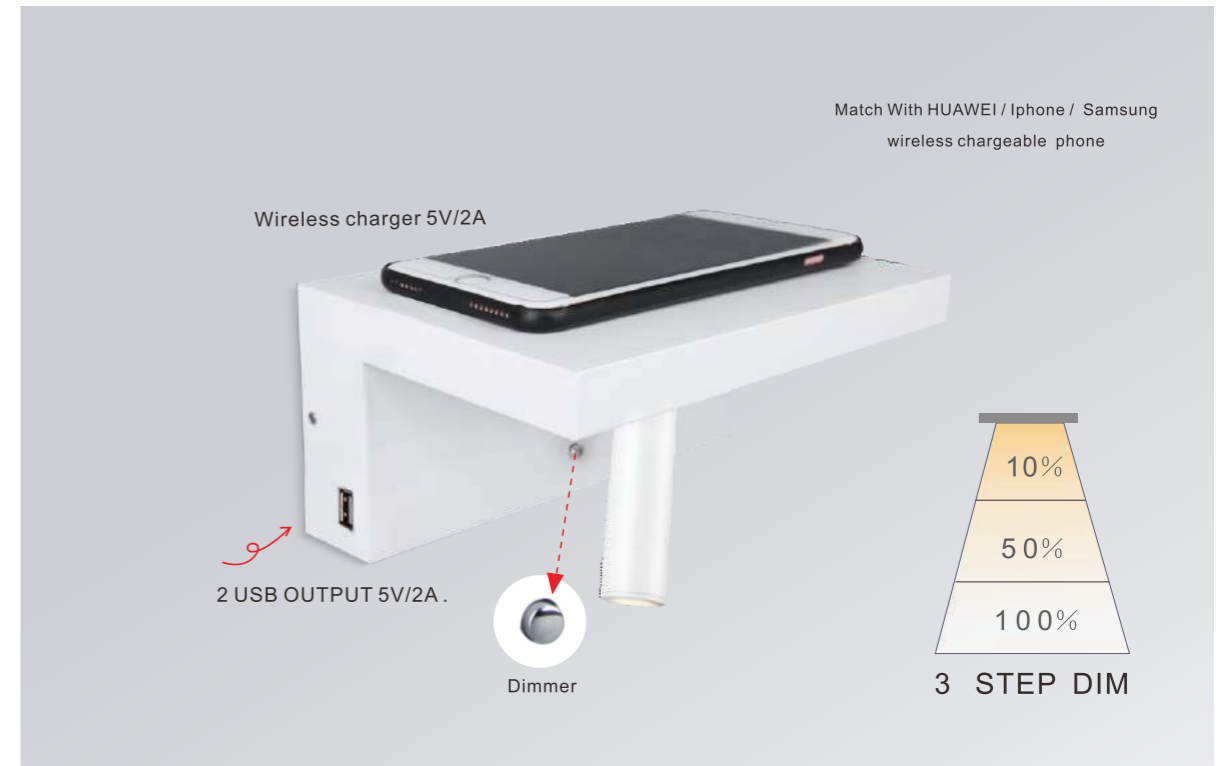

NOAH

Item No: S01038

Wattage: 5W

CRI > 80

Materials: Aluminum die-casting

Black

White