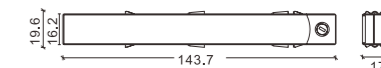

COLOUR: WH BK

LENGTH:
1000mm/1500mm/2000mm/3000mm

TK01002

Magnetic track (Surface/pendant)

COLOUR: WH BK

LENGTH:
1000mm/1500mm/2000mm/3000mm

TK01006

Power Supply