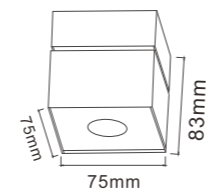

C01102

CRI > 80 **EDISON** Galoppato®

Item No.	Power/W	Lumen/LM	Size/MM	RA
C01102	8W	760lm	75*83mm	>80
C01103	8W	760lm	75*83mm	>80