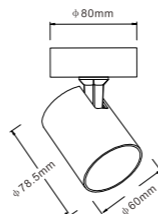

Material:Aluminum
Adjustable angle:Rotating:328° tilting:90°
lamp:1x GU10 , Max 50W

C01010-1R