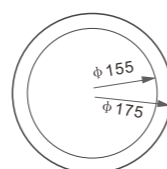

CRI>80

Item No.	Power/W	Lumen/LM	Size/MM	Hole cut
S01006-120	8W	680lm	120x120mm	surface
S01006-170	15W	1190lm	170x170mm	surface
S01006-225	22W	2040lm	225x225mm	surface
S01006-300	30W	2660lm	300x300mm	surface

MASS

ALESS

CRI>80

Item No.	Power/W	Lumen/LM	Size/MM	Hole cut
S01001-90	6W	420lm	φ 90mm	φ 80mm
S01001-145	12W	1020lm	φ 145mm	φ 130mm
S01001-175	18W	1480lm	φ 175mm	φ 160mm
S01001-225	24W	2040lm	φ 225mm	φ 200mm
S01002-90	6W	450lm	90*90mm	80*80mm
S01002-145	12W	960lm	145*145mm	130*130mm
S01002-175	18W	1440lm	175*175mm	160*160mm
S01002-225	24W	1920lm	225*225mm	200*200mm