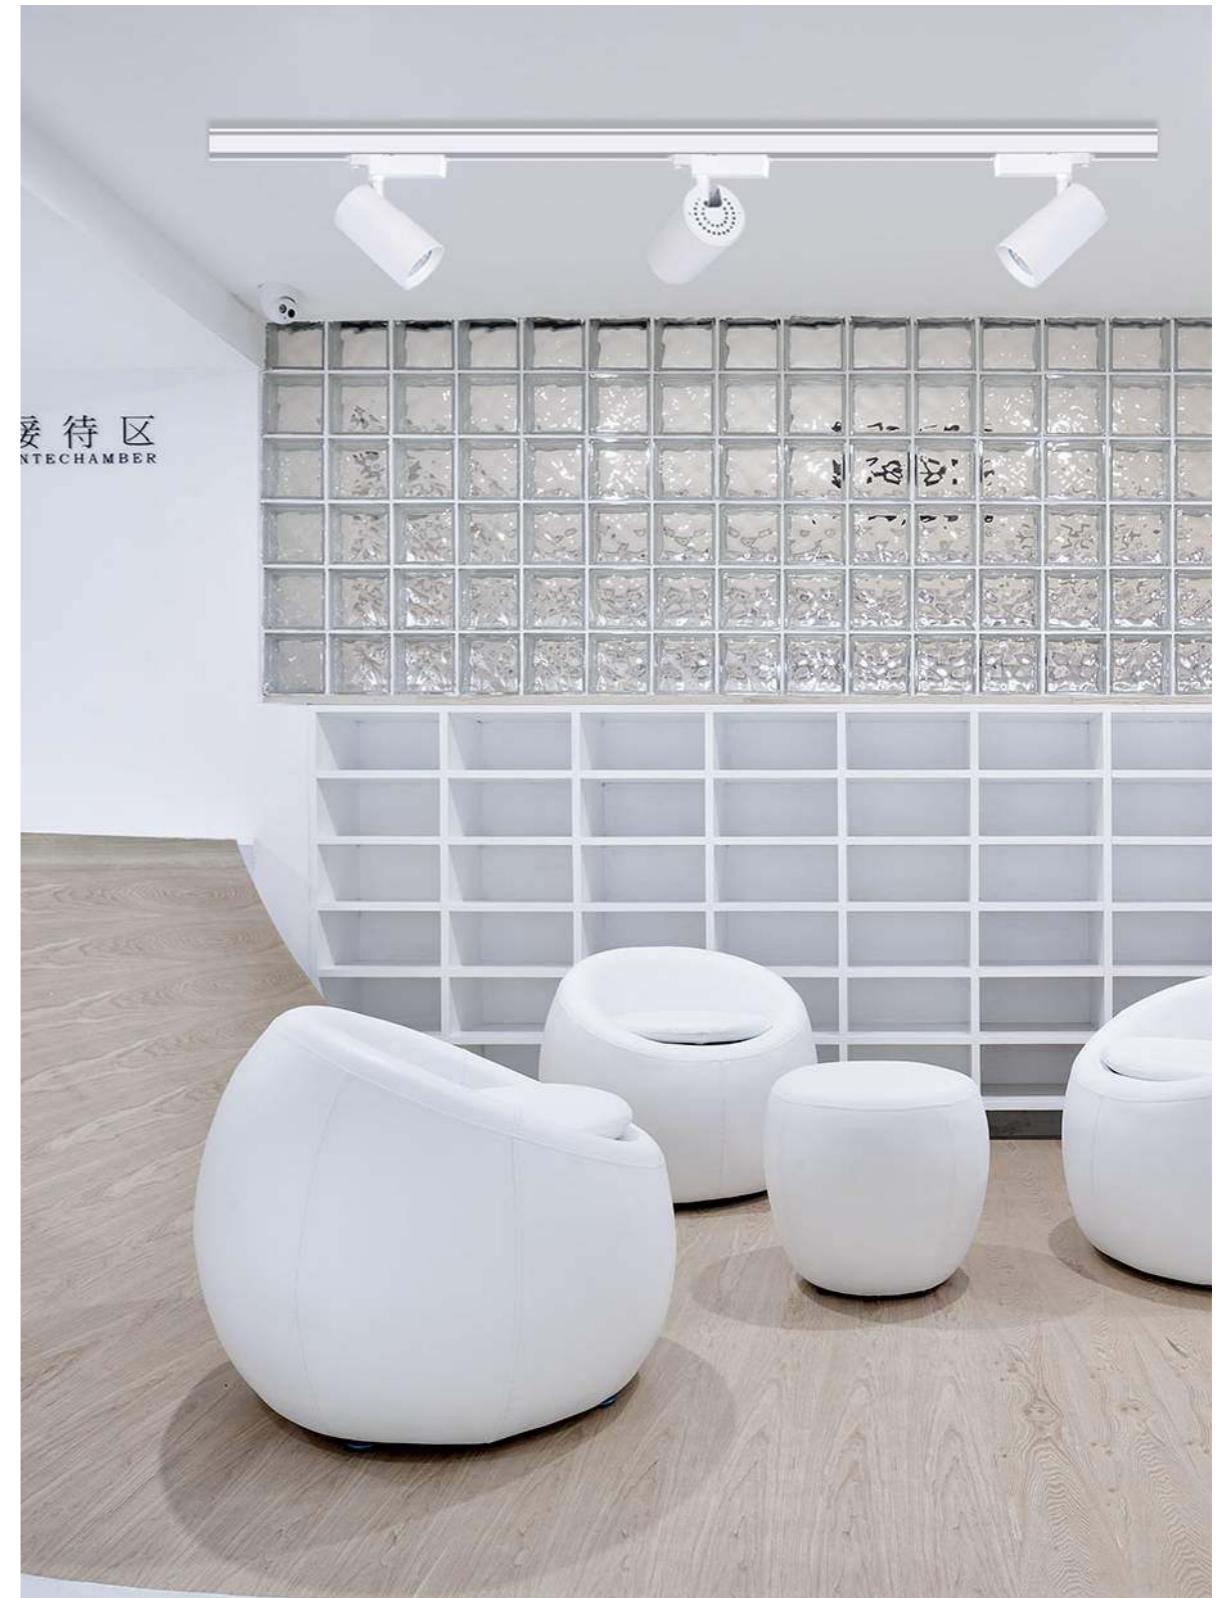

AIRY

Do whatever you want
Feel free to adjust it

Different angle rotating

optics :15° /30° /45°

Item No.	Power/W	Lumen/LM	Size/MM	CRI
TS01006	30W	2800lm	H109.5*285mm	>80

optics :15° / 24° / 40° / 60°

Item No.	Power/W	Lumen/LM	Size/MM	CRI
TS01003.1	10W	1100lm	66*120mm	>80
TS01003.2	20W	2200lm	66*140mm	>80
TS01003.3	22W	2420lm	85*140mm	>80
TS01003.4	33W	3300lm	85*160mm	>80