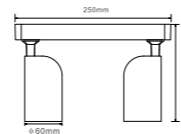

C01032-2F

Material:Aluminum
Adjustable angle:Rotating:328° tilting:90°
lamp:2xGU10 , Max 2x50W