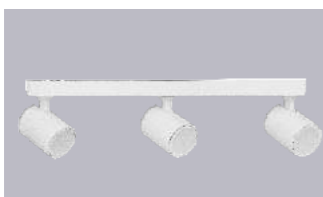

Material:Aluminum
Adjustable angle:Rotating:328° tilting:90°
lamp:4xGU10,Max 4x50W

C01010-3F