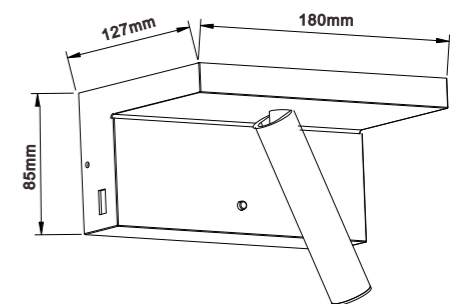

NOAH

Item No: S01038

Wattage: 5W

CRI > 80

Materials: Aluminum die-casting

Black

White