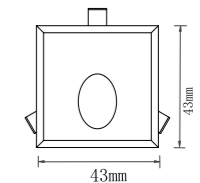

EVO

CRI > 80 **CREE** **Galoppato**

Item No.	Power/W	Size/MM	Hole cut	IP
S01009	2W	43x43mm	36 mm	54
S01010	2W	φ 43 m m	36 mm	54