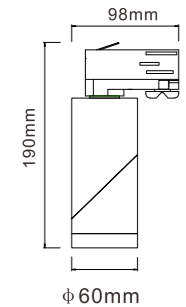

FLEX

Materials: Aluminum die-casting
optics :15°/38°/60°
Finishing available: sand white, sand black.

C01011-1T4

ITEM NO.: C01011-1T4
POWER: 8W
LUMEN: 880lm
CCT: 4000K
SIZE: 60*190*98mm
CRI: >80
Track system
With POWERGEAR adapter 4 wires.

C01011

ITEM NO.: C01011
POWER: 8W
LUMEN: 880lm
CCT: 4000K
SIZE: 60*136.5mm
CRI: >80
surface system

Luminous Intensity Distribution Curve(cd/klm)