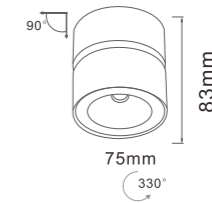

C01103

CRI > 80 **EDISON** Galoppato®

Item No.	Power/W	Lumen/LM	Size/MM	RA
C01102	8W	760lm	75*83mm	>80
C01103	8W	760lm	75*83mm	>80