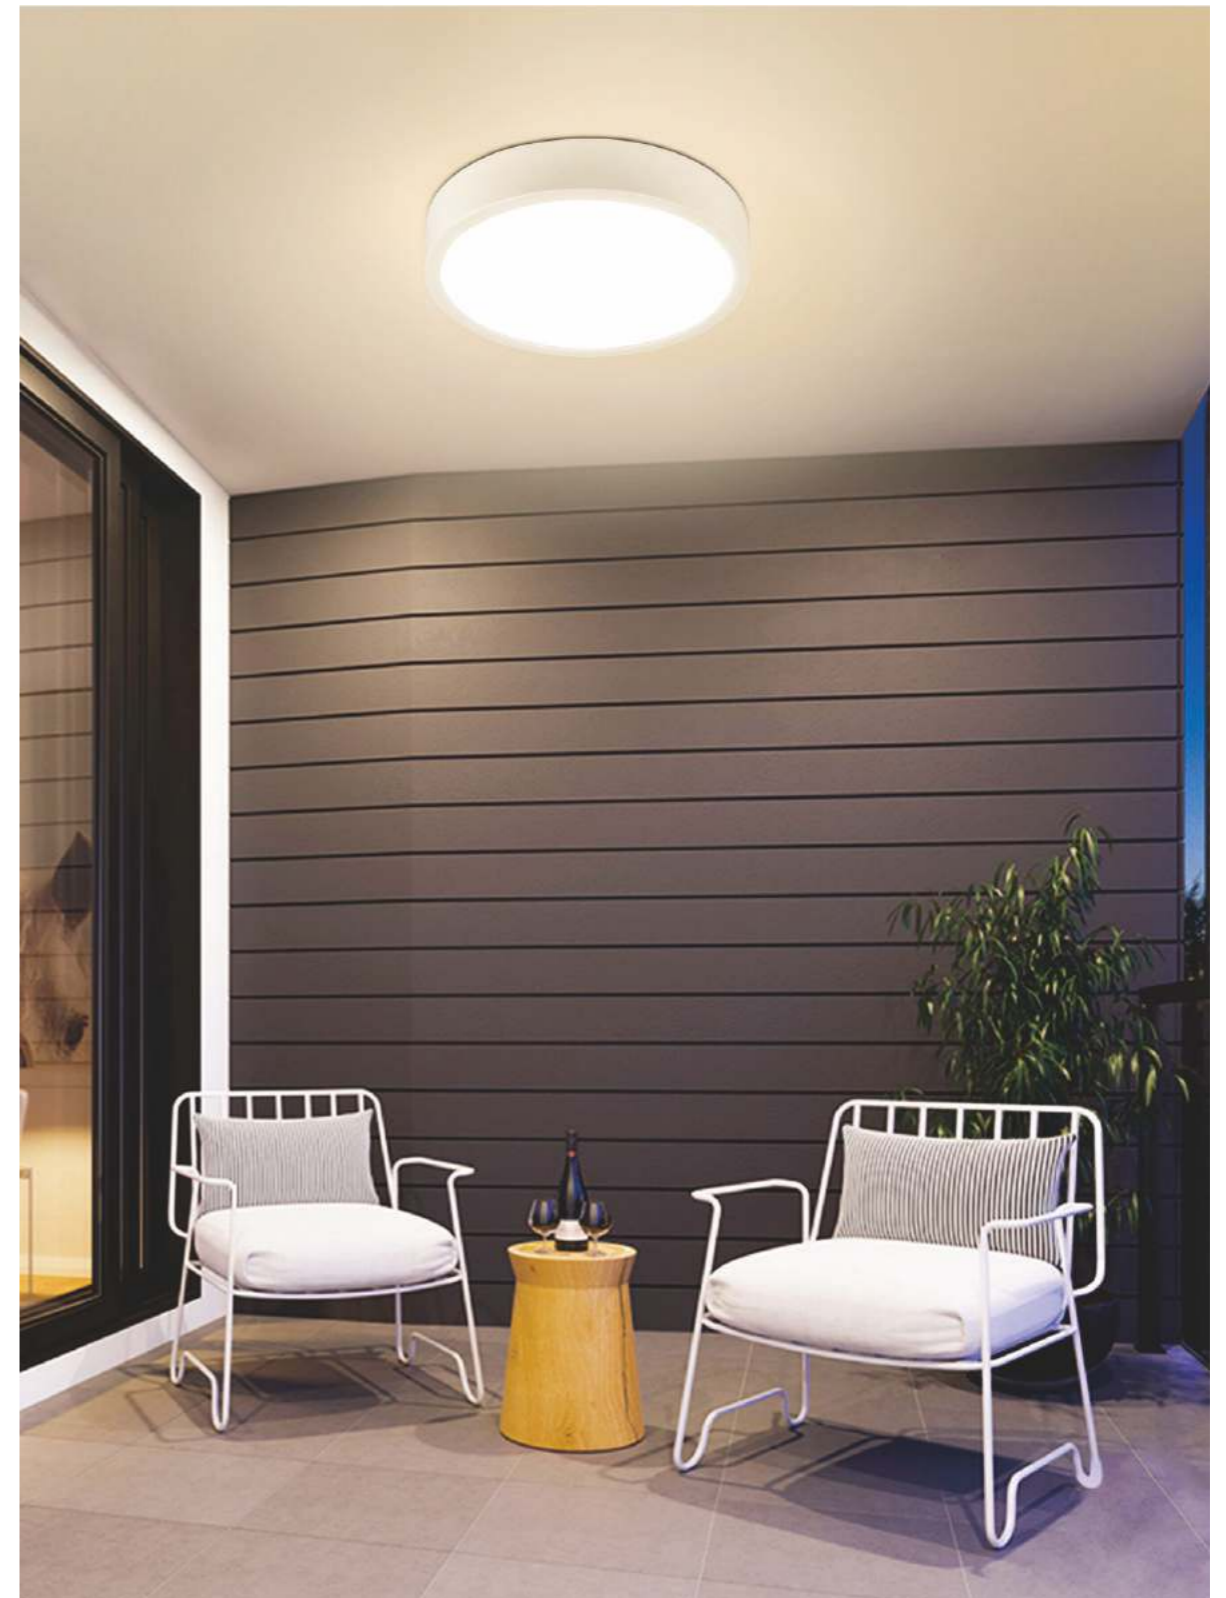

IMPERIA

CRI>80

Item No.	Power/W	Lumen/LM	Size/MM	Hole cut
S01005-120	8W	680lm	120mm	surface
S01005-170	15W	1190lm	170mm	surface
S01005-225	22W	2040lm	225mm	surface
S01005-300	30W	2660lm	300mm	surface