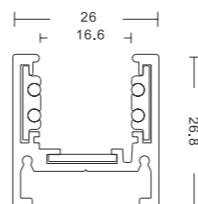

Damier

Item No:TS01001.12MT
 Size:34*321.5mm
 Power:30W
 CRI:80
 Efficiency:90lm/W
 optics:45°
CREE

ONE

ONE

ONE

Item No:P01005-30MT
 Size:φ30*250mm
 Power:5W
 CRI:90
 Efficiency:90-100 lm/W
 optics:40°

Item No:P01005-54MT
 Size:φ54*250mm
 Power:10W
 CRI:90
 Efficiency:90-100 lm/W
 optics:15° /25° /38° /60°

Item No:P01005-60MT
 Size:φ60*250mm
 Power:15W
 CRI:90
 Efficiency:90-100 lm/W
 optics:15° /25° /38° /60°

TK01001

Magnetic track (Surface)

COLOUR: WH BK

LENGTH:
1000mm/1500mm/2000mm/3000mm

TK01005

Magnetic track (Resessed)

COLOUR: WH BK

LENGTH:
1000mm/1500mm/2000mm/3000mm

TK01002

Magnetic track (Surface/pendant)

COLOUR: WH BK

LENGTH:
1000mm/1500mm/2000mm/3000mm

TK01006

Power Supply

TK01003

Magnetic track (Surface/pendant)

COLOUR: WH BK

LENGTH:
1000mm/1500mm/2000mm/3000mm

TK01007

Mini I Connector

TK01004

Magnetic track (Track resessed)