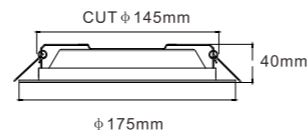

RATE

- Matt white
- Satin nickle

CRI>80

Item No.	Power/W	Lumen/LM	Size/MM	Hole cut
S01021.1	7W	560lm	φ 105	φ 90
S01021.2	12W	960lm	φ 175	φ 145
S01021.3	20W	1600lm	φ 225	φ 190