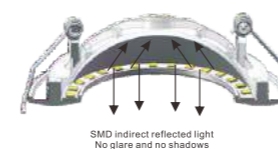

CRI>80 **Lifud**

Item No.	Power/W	Lumen/LM	Size/MM	Hole cut
S01086. 1	6W	330lm	105x65mm	Surface
S01086. 2	12W	660lm	150x75mm	Surface
S01006. 3	18W	1080lm	173x80mm	Surface
S01006. 4	24W	1440lm	230x90mm	Surface