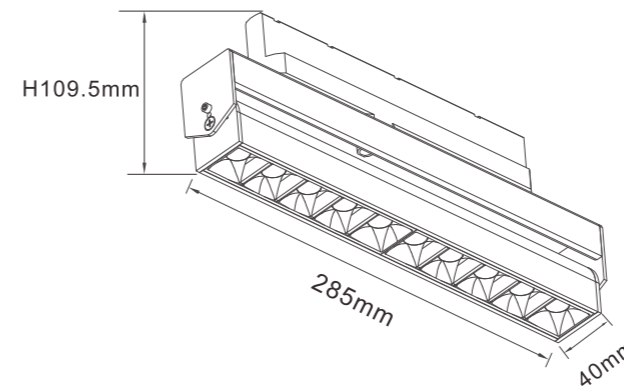

optics :15° /30° /45°

Item No.	Power/W	Lumen/LM	Size/MM	CRI
TS01006	30W	2800lm	H109.5*285mm	>80