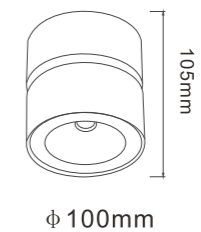

TIK

Material: Aluminum die-casting
optics :40°
Rotating 330°,tilting 90°

C01065

CRI>80 **EDISON** **Galoppato®**

Item No.	Power/W	Lumen/LM	Size/MM	RA
C01061	15W	1650lm	100*105mm	>80
C01065	15W	1650lm	100*105mm	>80