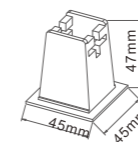

CRI>80 IP20

9 OPTICS ANGLES, FREE TO CHANGE

○ Round					
□ Square					
○ Oval					
□ Rectangle					
△ Wall washer					

(Optics optionals)

S01013-1L

Size:45*45*47mm
Power:3W
Lumen:225lm
Hole cut:37*37mm

S01013-10L

Size:279*45*47mm
Power:20W
Lumen:1900lm
Hole cut:276*37mm

S01013-2L

Size:75*45*47mm
Power:6W
Lumen:450lm
Hole cut:67*37mm

S01013-15L

Size:412*45*47mm
Power:30W
Lumen:2850lm
Hole cut:403*37mm

S01013-5L

Size:147*45*47mm
Power:10W
Lumen:900lm
Hole cut:140*37mm