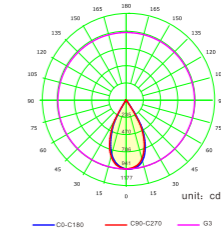

CORTO

CRI>80

Item No.	Power/W	Lumen/LM	Size/MM	Hole cut
S01047A. 1	7W	490lm	90x57mm	Surface
S01047A. 2	12W	960lm	120x58mm	Surface
S01047A. 3	18W	1620lm	140x58mm	Surface

P R E T T Y

Lastest elegant dimmable spot light.
 Optimized light distribution design solution to make
 the optical property much more excellent, UGR<16.
 Internal dimmable driver PF0.9 flicker free
 optics angle:40°