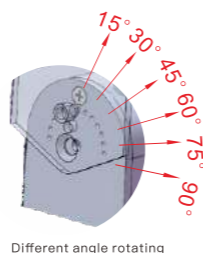

Damier

Item No:TS01001.12MT
 Size:34*321.5mm
 Power:30W
 CRI:80
 Efficiency:90lm/W
 optics:45°
CREE

ONE

ONE

ONE

Item No:P01005-30MT
 Size:φ30*250mm
 Power:5W
 CRI:90
 Efficiency:90-100 lm/W
 optics:40°

Item No:P01005-54MT
 Size:φ54*250mm
 Power:10W
 CRI:90
 Efficiency:90-100 lm/W
 optics:15° /25° /38° /60°