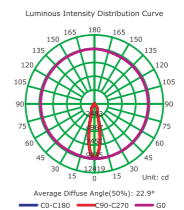

HIMA

355° Horizontal rotation & 90° vertical to arrive to all different baam needed A real replacement of HID track light with 35W COB LED. For commercial lighting shops, showroom, museum and gallery