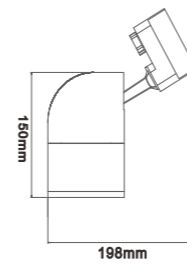

Damier

Item No:TS01001.12MT
 Size:34*321.5mm
 Power:30W
 CRI:80
 Efficiency:90lm/W
 optics:45°
CREE

ONE

ONE

ONE

Item No:P01005-30MT
 Size:φ30*250mm
 Power:5W
 CRI:90
 Efficiency:90-100 lm/W
 optics:40°

Item No:P01005-54MT
 Size:φ54*250mm
 Power:10W
 CRI:90
 Efficiency:90-100 lm/W
 optics:15° /25° /38° /60°

Item No:P01005-60MT
 Size:φ60*250mm
 Power:15W
 CRI:90
 Efficiency:90-100 lm/W
 optics:15° /25° /38° /60°

TK01001

Magnetic track (Surface)

COLOUR: WH BK

LENGTH:
1000mm/1500mm/2000mm/3000mm

TK01005

Magnetic track (Resessed)

COLOUR: WH BK

LENGTH:
1000mm/1500mm/2000mm/3000mm

TK01008

L Connector

MEGA
optics:15° / 24° / 38°

Item No.	Power/W	Lumen/LM	Size/MM	CRI
TS01005.1	20W	2579lm	213*100mm	>80
TS01005.2	30W	4450lm	213*100mm	>80
TS01005.3	40W	5352lm	213*100mm	>80

PEN

optics available with 15°/ 38°/ 60°

Item No.	Power/W	Lumen/LM	Size/MM	CRI
TS01002-50	10W	1267lm	52*109mm	>80

CANNON

Two installation methods
One more choice One more change
optics available with 15°/ 38°/ 60°