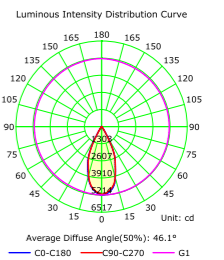

PEN

optics available with 15°/ 38°/ 60°

Item No.	Power/W	Lumen/LM	Size/MM	CRI
TS01002-50	10W	1267lm	52*109mm	>80

CANNON

Two installation methods
One more choice One more change
optics available with 15°/ 38°/ 60°