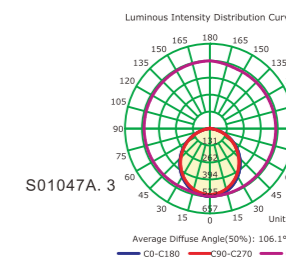

CORTO

CRI>80

Item No.	Power/W	Lumen/LM	Size/MM	Hole cut
S01047A. 1	7W	490lm	90x57mm	Surface
S01047A. 2	12W	960lm	120x58mm	Surface
S01047A. 3	18W	1620lm	140x58mm	Surface