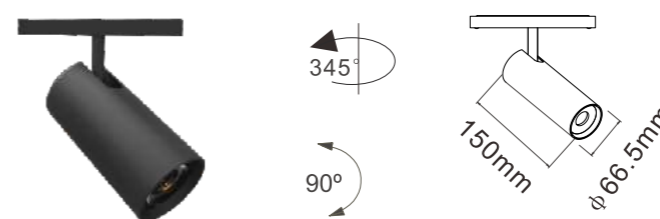

Telescope

Item No:TS01008.3MT
Power:20W
CRI:90
Size:φ66.5*150mm
Rotating:345°
Tilt:90°
Lumen:90-100lm/w