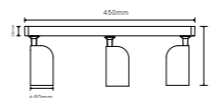

C01032-3F

Material:Aluminum
Adjustable angle:Rotating:328° tilting:90°
lamp:3xGU10 , Max 3x50W