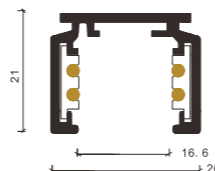

Damier

Item No:TS01001.12MT
 Size:34*321.5mm
 Power:30W
 CRI:80
 Efficiency:90lm/W
 optics:45°
CREE

ONE

ONE

ONE

Item No:P01005-30MT
 Size:φ30*250mm
 Power:5W
 CRI:90
 Efficiency:90-100 lm/W
 optics:40°

Item No:P01005-54MT
 Size:φ54*250mm
 Power:10W
 CRI:90
 Efficiency:90-100 lm/W
 optics:15° /25° /38° /60°

Item No:P01005-60MT
 Size:φ60*250mm
 Power:15W
 CRI:90
 Efficiency:90-100 lm/W
 optics:15° /25° /38° /60°

TK01001

Magnetic track (Surface)

COLOUR: WH BK

LENGTH:
1000mm/1500mm/2000mm/3000mm

TK01005

Magnetic track (Resessed)