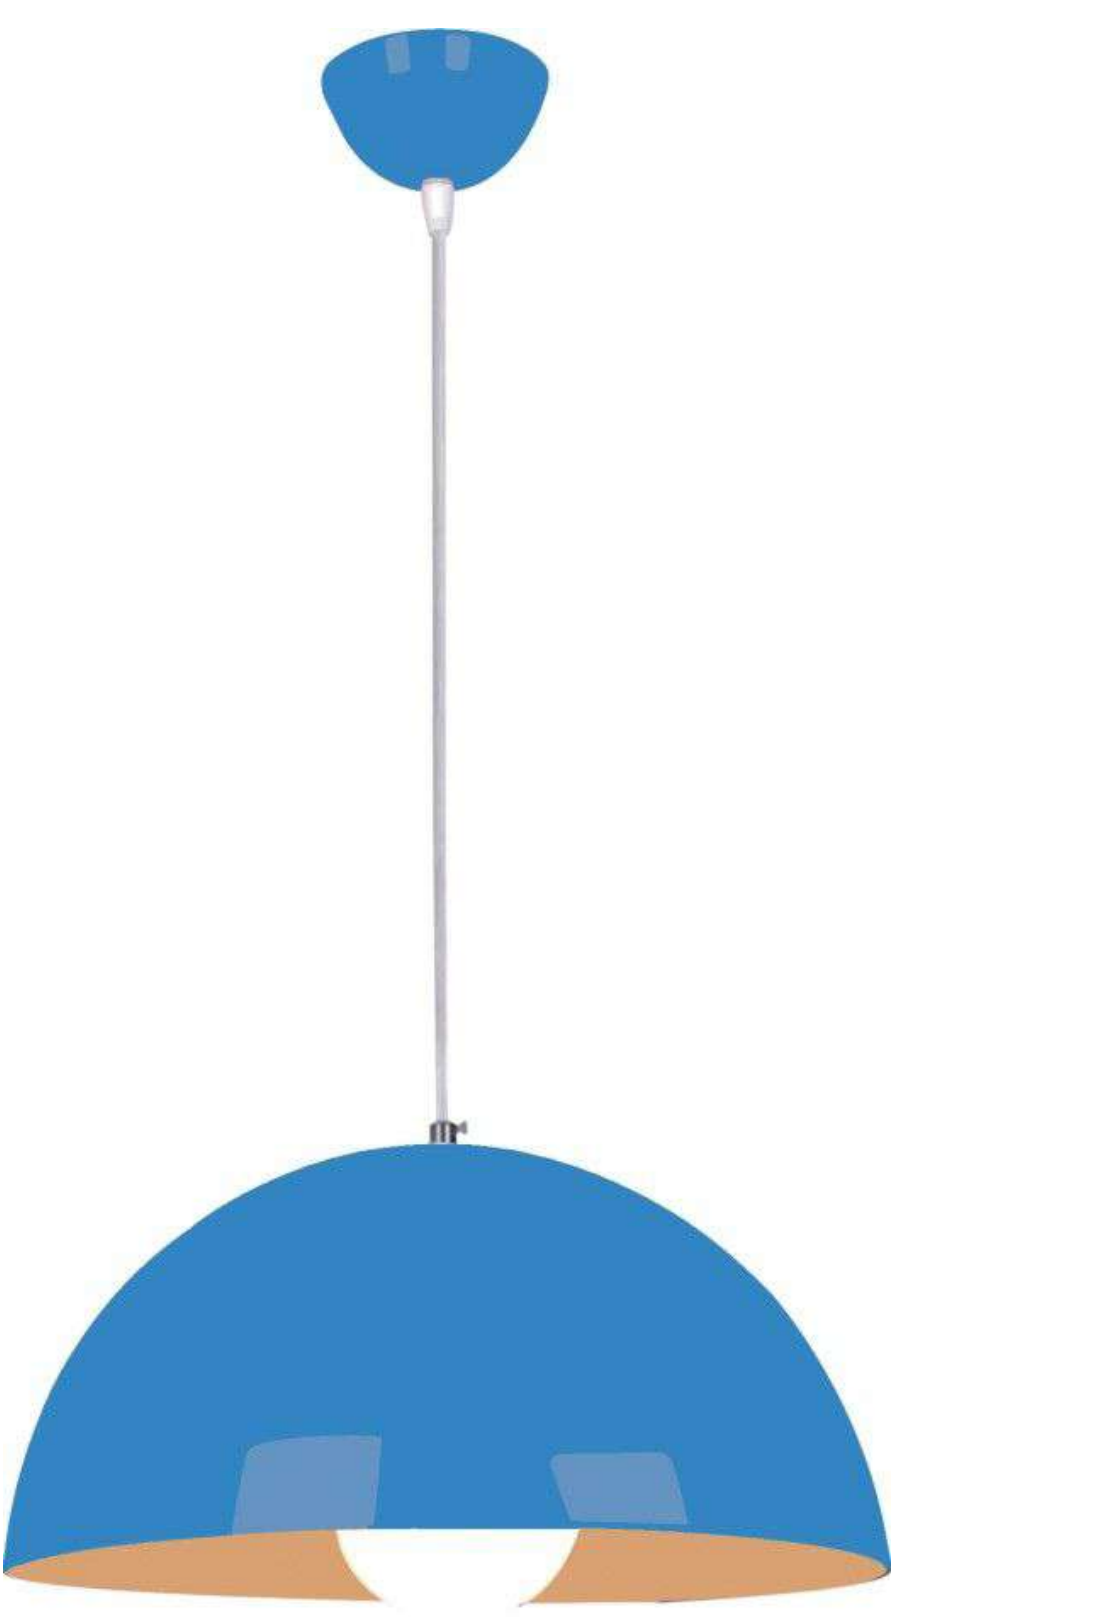

eco-c-01

- Φ300x150mm
- Φ400x200mm
- Φ500x250mm
- Φ600x300mm
- Φ700x350mm
- Φ800x400mm
- Φ900x450mm
- Φ1000x500mm
- Φ1200x600mm