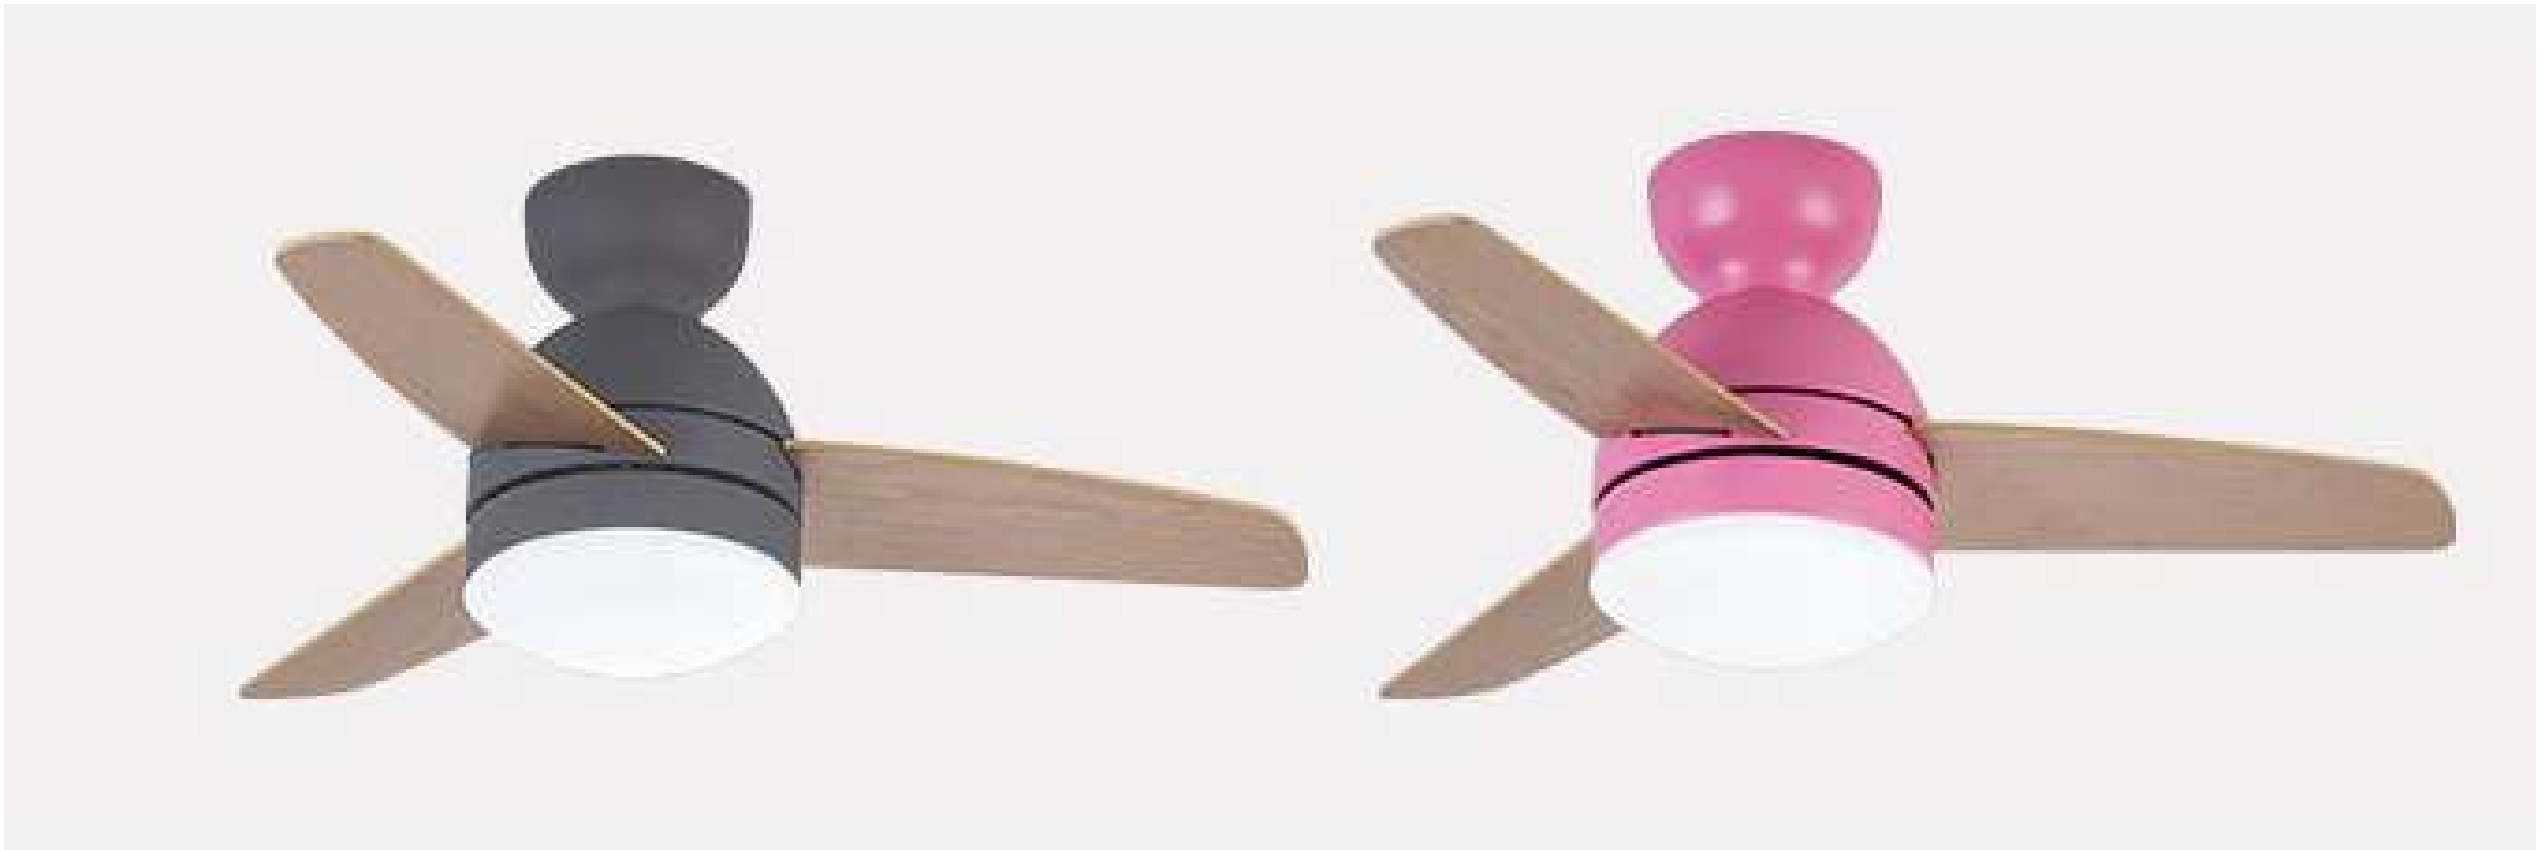

eco-fl-01

1. Size: 48 inch (D=1219mm)
2. Body Color: Brushed Nickel
3. Blade Material: Plywood
4. Lamp Shade: Iron
5. Light Source: E27*5
6. Motor: AC60W 230V/50Hz
7. Accessory: Remote Control

eco-fl-02

1. Size: 42 inch (D=1320mm)
2. Body Color: Brown
3. Blade Material: Solid Wood
4. Lamp Shade: Glass
5. Light Source: E27*1
6. Motor: AC60W 230V/50Hz
7. Accessory: Remote Control

PARMETER

Size: 52 inches (rotation diameter 132cm)
Applicable: 10-20m
Light source: LED24W*2 (dimming)

eco-fl-11

1. Size:36inch(D=914mm)
2. Body Color: Blue
3. Blade Material: ABS
4. Lamp Shade:Glass
5. Light Source: LED 15W
6. Motor: AC60W 230V/50Hz
7. Accessory: Remote Control

1. Size:36inch(D=914mm)
2. Body Color: Gray
3. Blade Material: ABS
4. Lamp Shade:Glass
5. Light Source: LED 15W
6. Motor: AC60W 230V/50Hz
7. Accessory: Remote Control

eco-fl-12

Colour Range

1. Size:36inch(D=914mm)
2. Body Color: Dark Red
3. Blade Material: ABS
4. Lamp Shade:Glass
5. Light Source: LED 15W
6. Motor: AC60W 230V/50Hz
7. Accessory: Remote Control

eco-fl-13